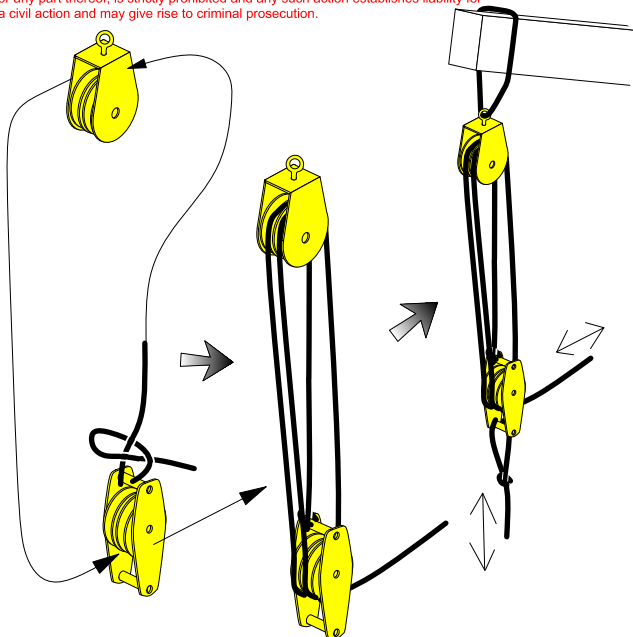

All-purpose double Pulley x 2 pcs

Uniwersalny bloczek podwójny 2 szt.

1/35 scale update

ABER[®] R-09

WWW.ABER.NET.PL Made in Poland © 2004

Brass parts

WARNING

Any unauthorized copying, producing and reproducing of ABER company products, or any part thereof, is strictly prohibited and any such action establishes liability for a civil action and may give rise to criminal prosecution.