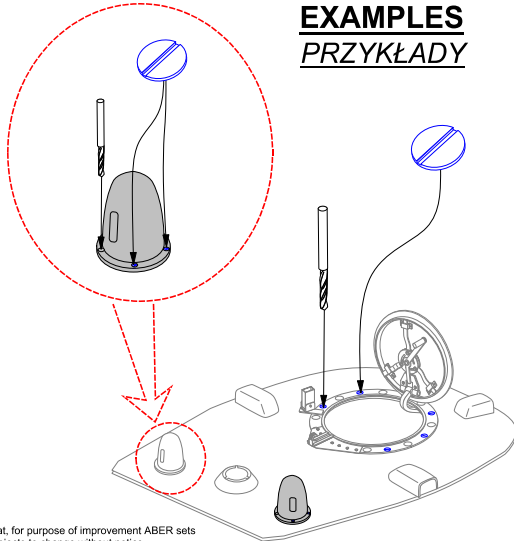

EXAMPLES PRZYKŁADY