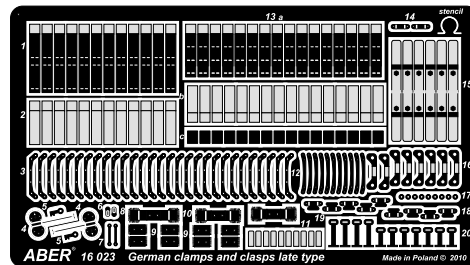

German clasps & clamps (2 choice) late type

Niemieckie klamry i zatrzaski (2 wybór)- późne

1/16 scale update

ABER® 16 023

WWW.ABER.NET.PL

Made in Poland © 2010