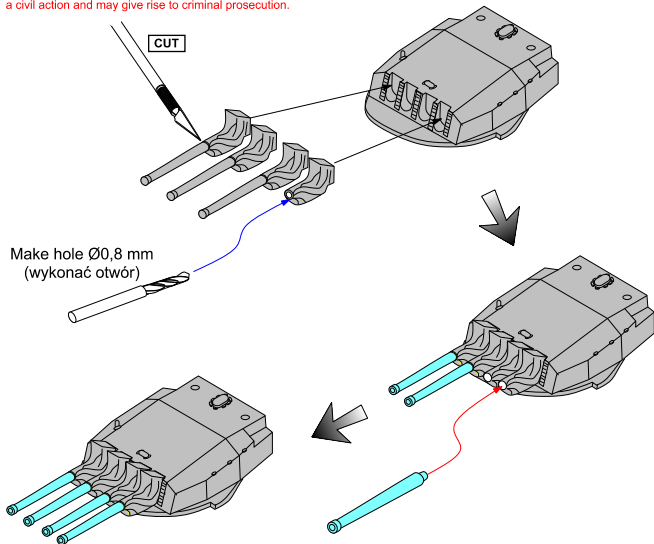

WARNING

Any unauthorized copying, producing and reproducing of ABER company products, or any part thereof, is strictly prohibited and any such action establishes liability for a civil action and may give rise to criminal prosecution.