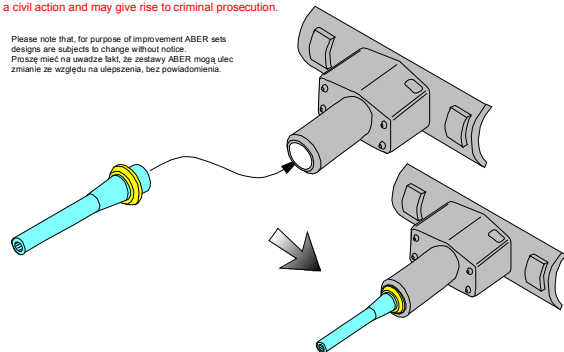

**German 50 mm KwK 38 L/42
Pz.Kpfw.III, Ausf.G,H, J early Barrel
(DRAGON model)**

1/35 scale update (Lufa do czołgu Panzer III G, H, J wczesny)

ABER® 35 L-30

WWW.ABER.NET.PL

Made in Poland © 2004

WARNING

OSTRZEŻENIE