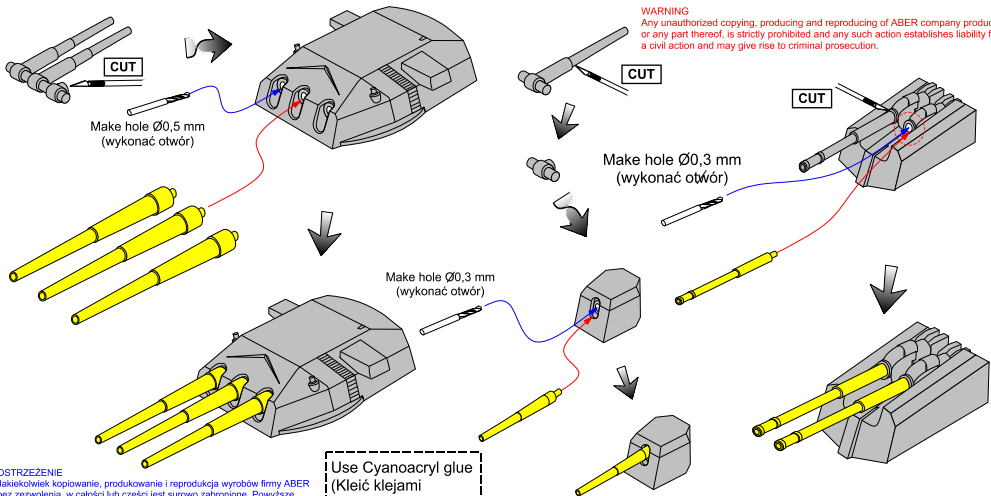

Set of barrels for German Pocket Battleships
**Admiral Graf Spee; Admiral Scheer;
Deutschland (Lützow)**

280mm x 6, 150mm x 8, 105mm x 6

(Zestaw łuf do niemieckiego Pancernika)

1/700 scale update

ABER® 1:700 L-32

WWW.ABER.NET.PL

Made in Poland © 2009

WARNING

OSTRZEŻENIE