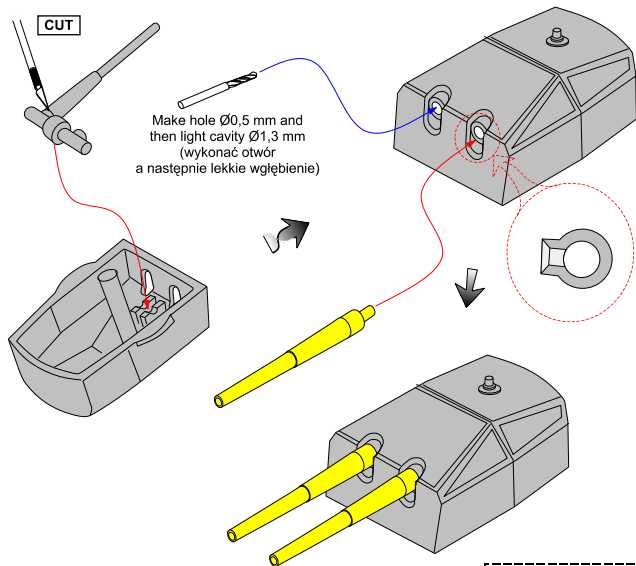

WARNING

Any unauthorized copying, producing and reproducing of ABER company products, or any part thereof, is strictly prohibited and any such action establishes liability for a civil action and may give rise to criminal prosecution.