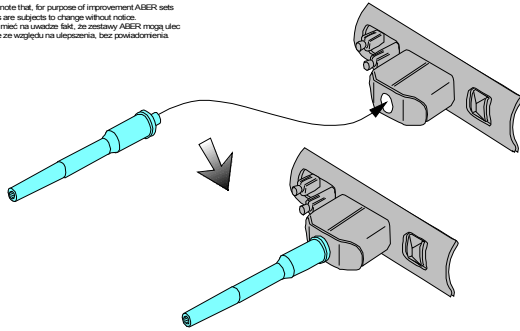

**German 37 mm KwK 35/36 L/46,5
Pz.Kpfw.III, Ausf.A-F Barrel
(DRAGON model)**

1/35 scale update

(Lufa do czołgu Panzer III A-F)

ABER®

35 L-29

WWW.ABER.NET.PL

Made in Poland © 2004

WARNING

OSTRZEŻENIE