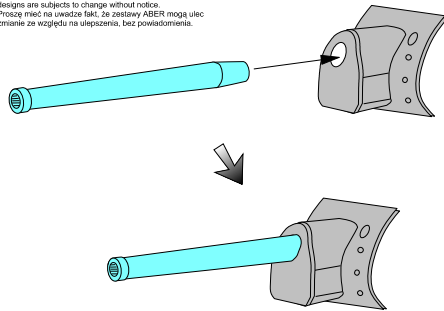

Soviet 76,2 mm F-32 tank barrel for KV-1 early model

Lufa do radzieckich czołgów KW-1 wczesny

1/35 scale update

(TRUMPETER model)

ABER®

35 L-50

WWW.ABER.NET.PL

Made in Poland © 2006

WARNING

OSTRZEŻENIE