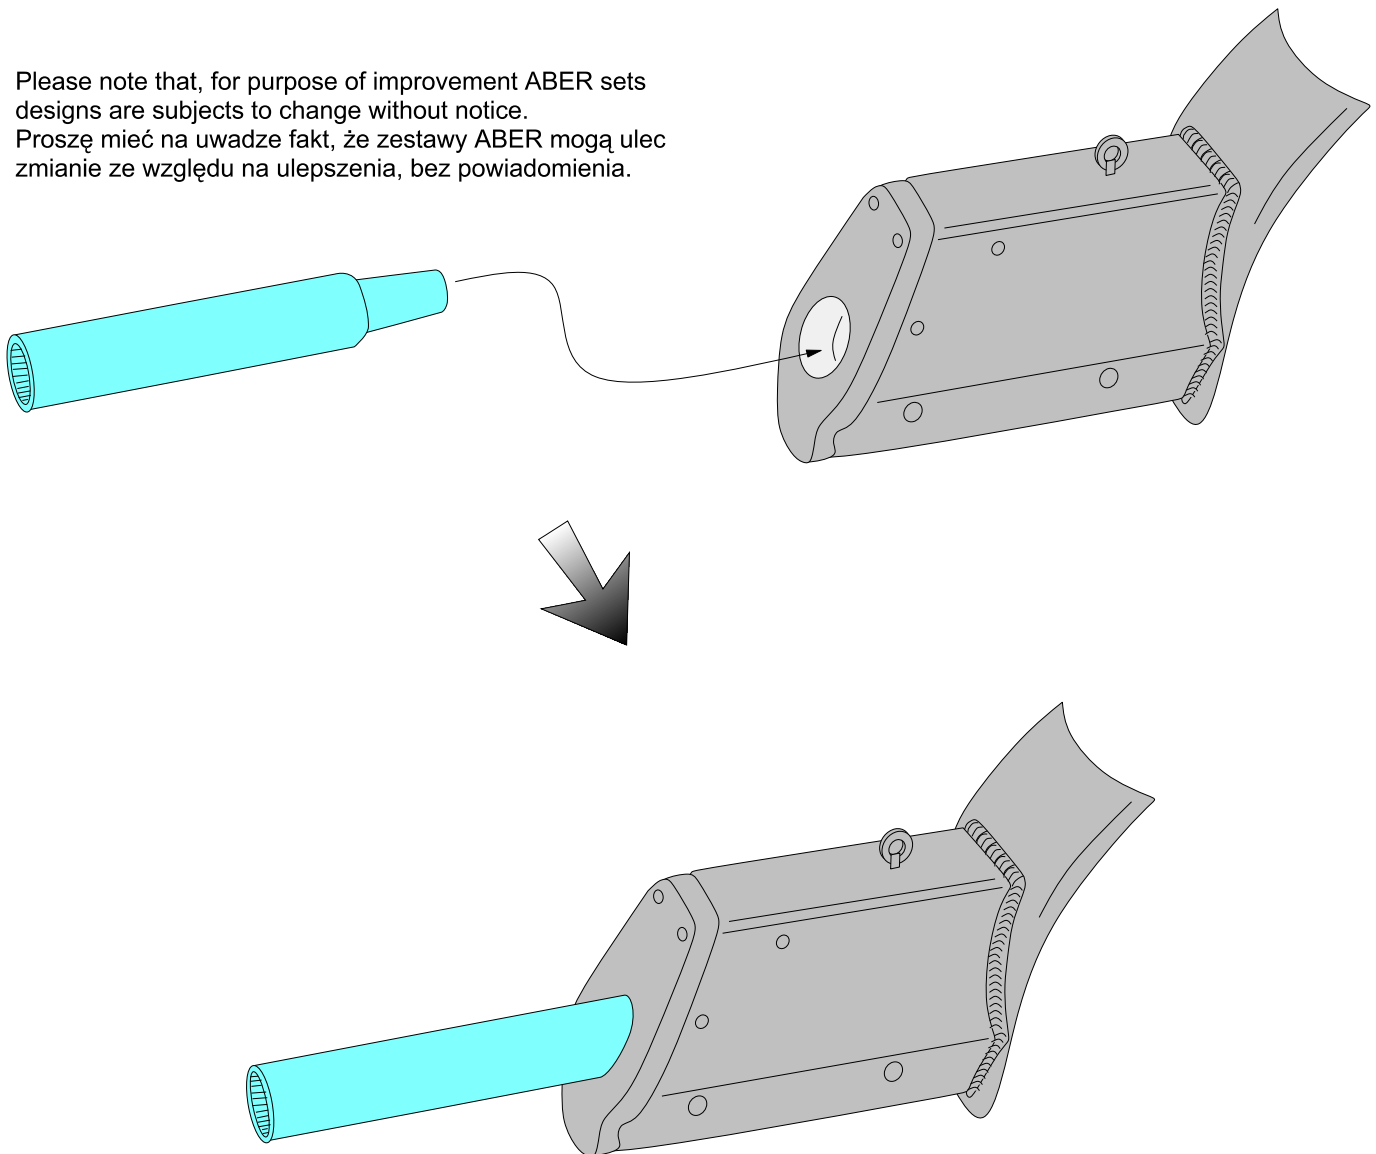

Soviet tank barrel 122 mm M-30 for SU-122

Lufa do radzieckiego działka pancernego SU-122

1/48 scale update for TAMIYA model

ABER®

48 L-10

WWW.ABER.NET.PL

Made in Poland © 2007

WARNING

Any unauthorized copying, producing and reproducing of ABER company products, or any part thereof, is strictly prohibited and any such action establishes liability for a civil action and may give rise to criminal prosecution.

Please note that, for purpose of improvement ABER sets designs are subjects to change without notice.
Proszę mieć na uwadze fakt, że zestawy ABER mogą ulec zmianie ze względu na ulepszenia, bez powiadomienia.

OSTRZEŻENIE

Jakiegokolwiek kopiowanie, produkowanie i reprodukcja wyrobów firmy ABER bez zezwolenia, w całości lub części jest surowo zabronione. Powyższe działania powodują powstanie odpowiedzialności cywilnej oraz mogą spowodować wszczęcie postępowania karnego.