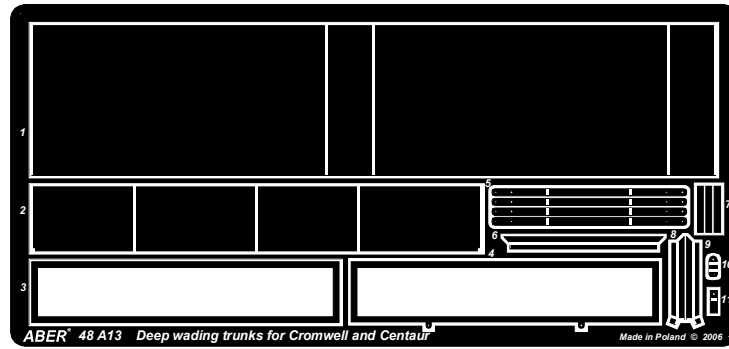

# Deep wading trunks for Cromwell and Centaur

Zestaw do brodzenia dla Cromwela i Centaura

1/48 scale update

**ABER**®

**48 A13**

WWW.ABER.NET.PL

Made in Poland © 2006

**WARNING**  
Any unauthorized copying, producing and reproducing of ABER company products, or any part thereof, is strictly prohibited and any such action establishes liability for a civil action and may give rise to criminal prosecution.