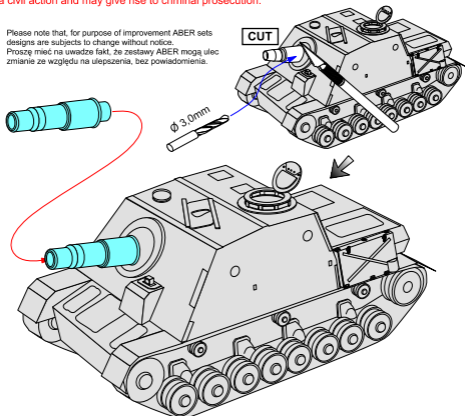

German 15 cm StuH 43
barrel for Stu.Pz. IV
BRUMMBÄR Early Production

Lufa do działka szturmowego
Brummbär produkcji wczesnej
1/72 scale update

ABER® 72 L-43

WWW.ABER.NET.PL Made in Poland © 2013

WARNING

Any unauthorized copying, producing and reproducing of ABER company products, or any part thereof, is strictly prohibited and any such action establishes liability for a civil action and may give rise to criminal prosecution.

Please note that, for purpose of improvement ABER sets designs are subjects to change without notice. Proszę mieć na uwadze fakt, że zestawy ABER mogą ulec zmianie ze względu na ulepszenia, bez powiadomienia.

OSTRZEŻENIE

Jakiegolwiek kopiowanie, produkowanie i reprodukcja wyrobów firmy ABER bez zezwolenia, w całości lub części jest surowo zabronione. Powyższe działania powodują powstanie odpowiedzialności cywilnej oraz mogą spowodować wszczęcie postępowania karnego.