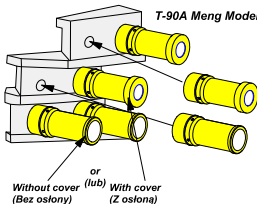

**EXAMPLE
PRZYKŁAD**

T-90A Meng Model