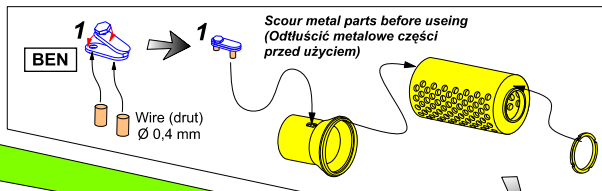

WARNING

OSTRZEŻENIE

Jakiegokolwiek kopiowanie, produkowanie i reprodukcja wyrobów firmy ABER bez zezwolenia, w całości lub części jest surowo zabronione. Powyższe działania powodują powstanie odpowiedzialności cywilnej oraz mogą spowodować wszczęcie postępowania karnego.

Please note that, for purpose of improvement ABER sets designs are subjects to change without notice. Proszę mieć na uwadze fakt, że zestawy ABER mogą ulec zmianie ze względu na ulepszenia, bez powiadomienia.