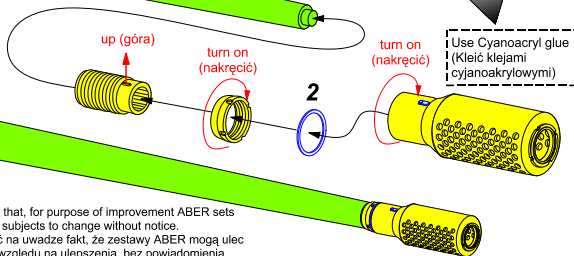

WARNING

OSTRZEŻENIE

Jakiegokolwiek kopiowanie, produkowanie i reprodukcja wyrobów firmy ABER bez zezwolenia, w całości lub części jest surowo zabronione. Powyższe działania powodują powstanie odpowiedzialności cywilnej oraz mogą spowodować wszczęcie postępowania karnego.

Please note that, for purpose of improvement ABER sets designs are subjects to change without notice. Proszę mieć na uwadze fakt, że zestawy ABER mogą ulec zmianie ze względu na ulepszenia, bez powiadomienia.