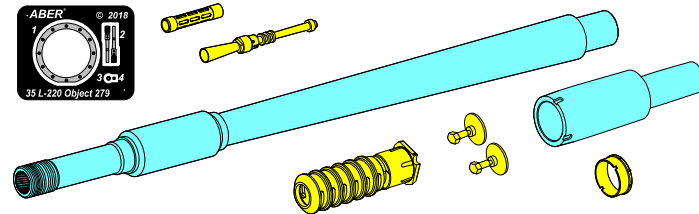

Armament for Soviet Heavy Tank OBJECT 279

1x130 mm M65 L-60; 1x14,5 mm KPVT

Uzbrojenie do czołgu Object 279

1/35 scale update for Panda, Takom models

ABER®

35 L-220

WWW.ABER.NET.PL

Made in Poland © 2018