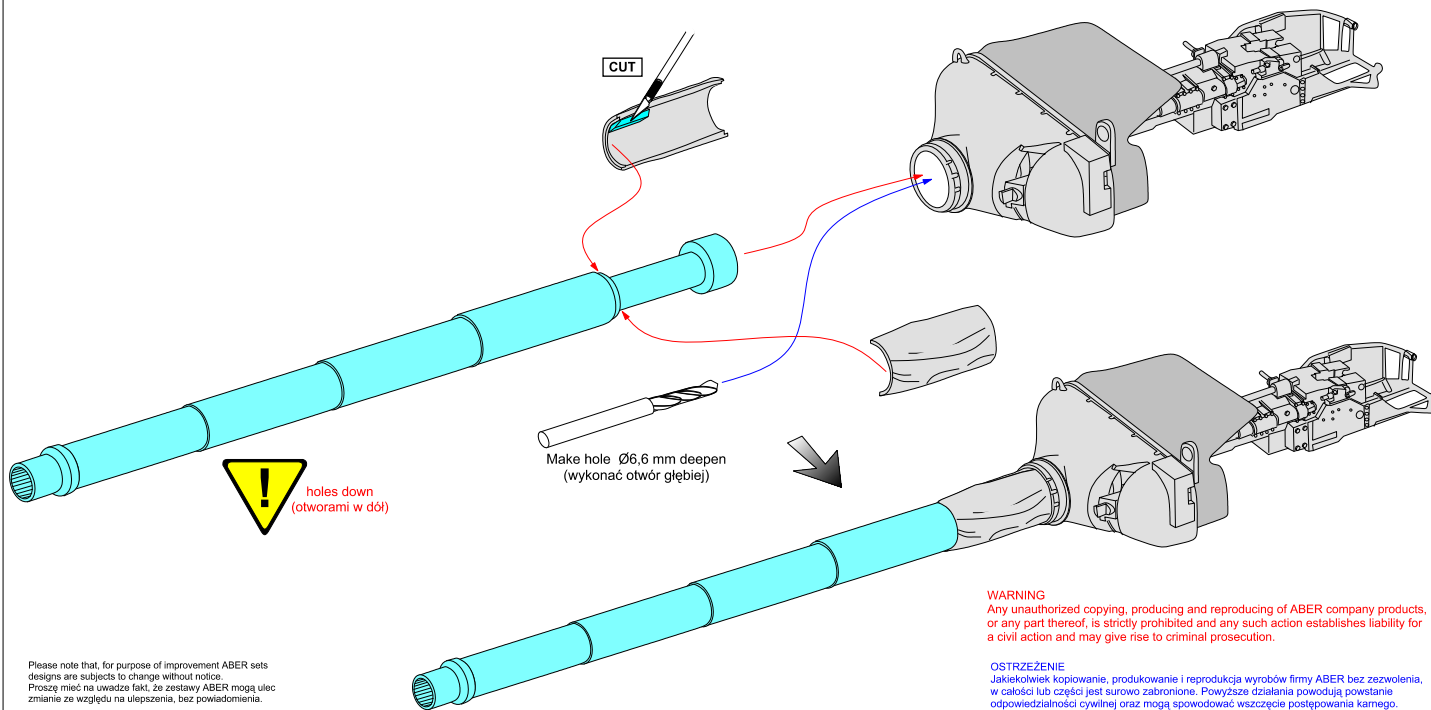

French 105 mm CN-105-F1 L/56 Barrel for AMX-30

(Lufa do działła czołgu AMX-30)

1/35 scale update fit to Meng model

ABER®

35 L-141

WWW.ABER.NET.PL

Made in Poland © 2014

CUT

holes down
(otworami w dół)

Make hole Ø6.6 mm deepen
(wykonać otwór głębiej)

WARNING
Any unauthorized copying, producing and reproducing of ABER company products, or any part thereof, is strictly prohibited and any such action establishes liability for a civil action and may give rise to criminal prosecution.