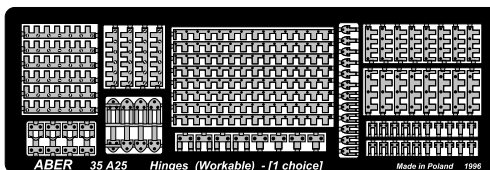

HINGES (Workable)

(Zawiasy - ruchome)

1/35 scale update

ABER®

35 A25

WWW.ABER.NET.PL

Made in Poland © 1996

Steel wire $\varnothing 0,3\text{mm}$

WARNING

We advise that better method to join metal to metal is soldering. Use ABER soldering solution AF20 (doradzamy łączenie części metalowych za pomocą lutownia. Zastosuj nasz topnik AF20)

OSTRZEŻENIE