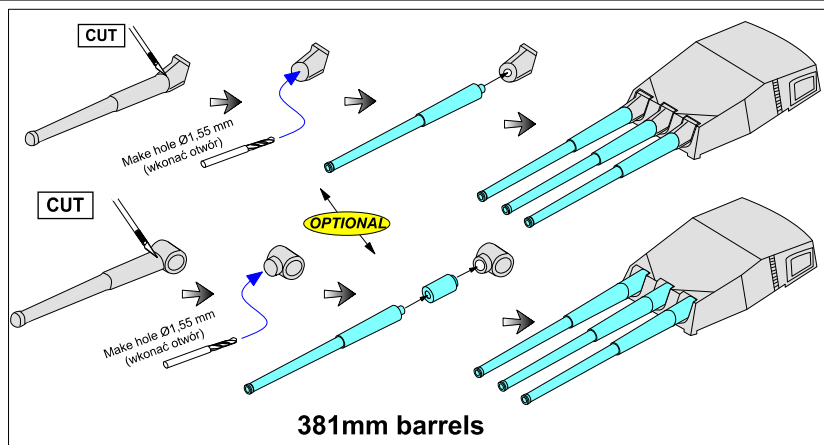

Set of barrels for Italian Battleship: RN Roma 381mm x 9; 152mm x 12; 90mm x 12; 120mm x 4

(Zestaw luf do włoskiego pancernika)

1/350 scale update

ABER®

350 L-67

WWW.ABER.NET.PL

Made in Poland © 2015

OSTRZEŻENIE

WARNING

Separately sold: