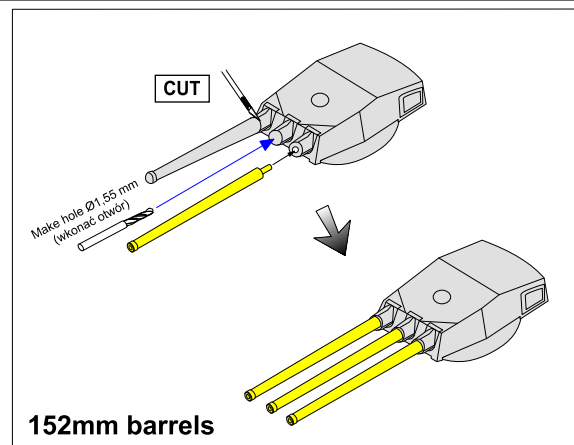

Set of barrels for Italian Battleship: RN Roma 381mm x 9; 152mm x 12; 90mm x 12; 120mm x 4

(Zestaw luf do włoskiego pancernika)

1/350 scale update

ABER®

350 L-67

WWW.ABER.NET.PL

Made in Poland © 2015

OSTRZEŻENIE

WARNING

Separately sold: