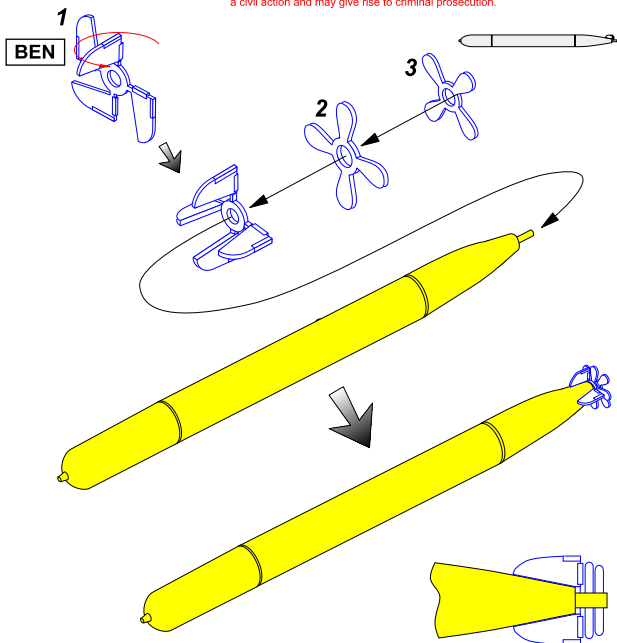

Set of 6 US torpedoes 53,3cm (21in) Mk 15

(Zestaw amerykańskich torped)

1/350 scale update

ABER® 1:350 L-63

WWW.ABER.NET.PL

Made in Poland © 2013

WARNING

OSTRZEŻENIE