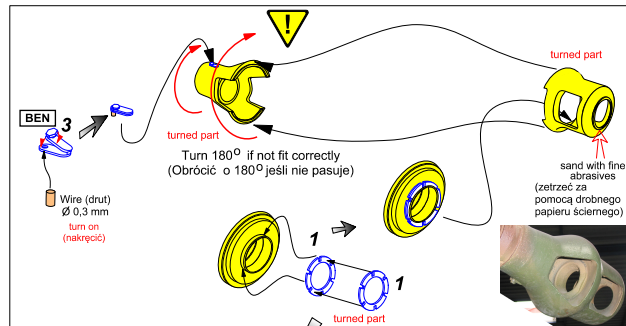

WARNING

OSTRZEŻENIE

We advise that better method to join metal to metal is soldering. Use ABER soldering solution AF20 (doradzamy łączenie części metalowych za pomocą lutownia. Zastosuj nasz topnik AF20)