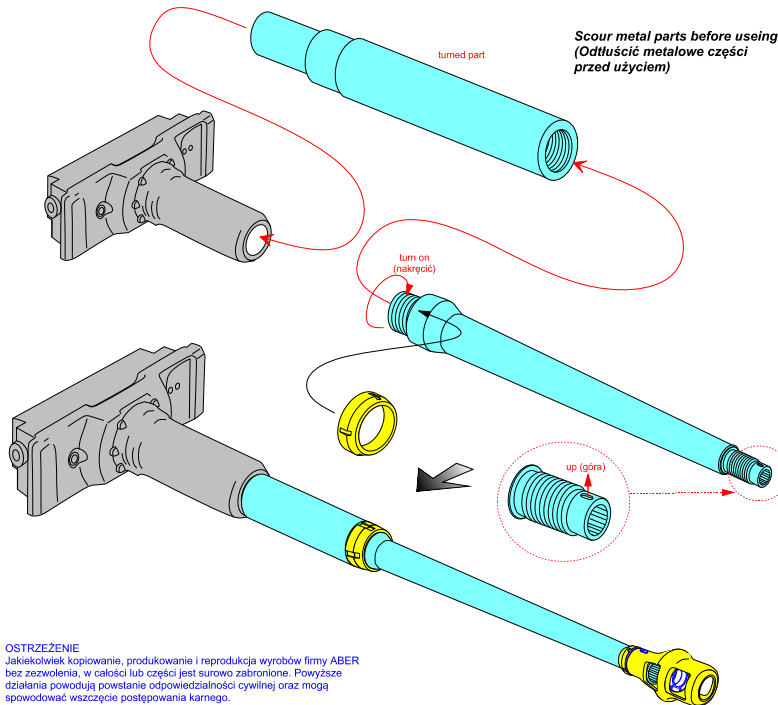

German 88 mm KwK 36 L/56 Tiger I (Early model) Barrel

(Lufa do wczesnego czołgu Tiger I)

1/25 scale update fit to Tamiya model

NEW GENERATION set

ABER®

25 L-04

WWW.ABER.NET.PL

Made in Poland © 2015