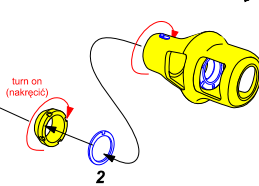

WARNING

OSTRZEŻENIE

We advise that better method to join metal to metal is soldering. Use ABER soldering solution AF20 (doradzamy łączenie części metalowych za pomocą lutownia. Zastosuj nasz topnik AF20)