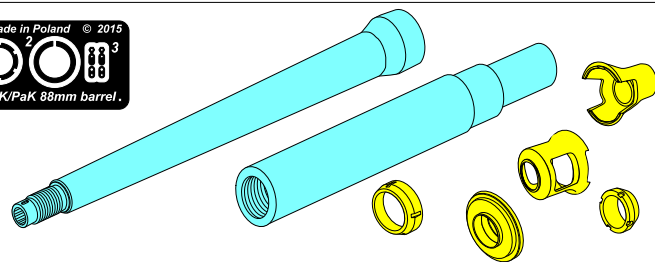

German 88 mm KwK 36 L/56 Tiger I (Early model) Barrel

(Lufa do wczesnego czołgu Tiger I)

1/25 scale update fit to Tamiya model

NEW GENERATION set

ABER®

25 L-04

WWW.ABER.NET.PL

Made in Poland © 2015