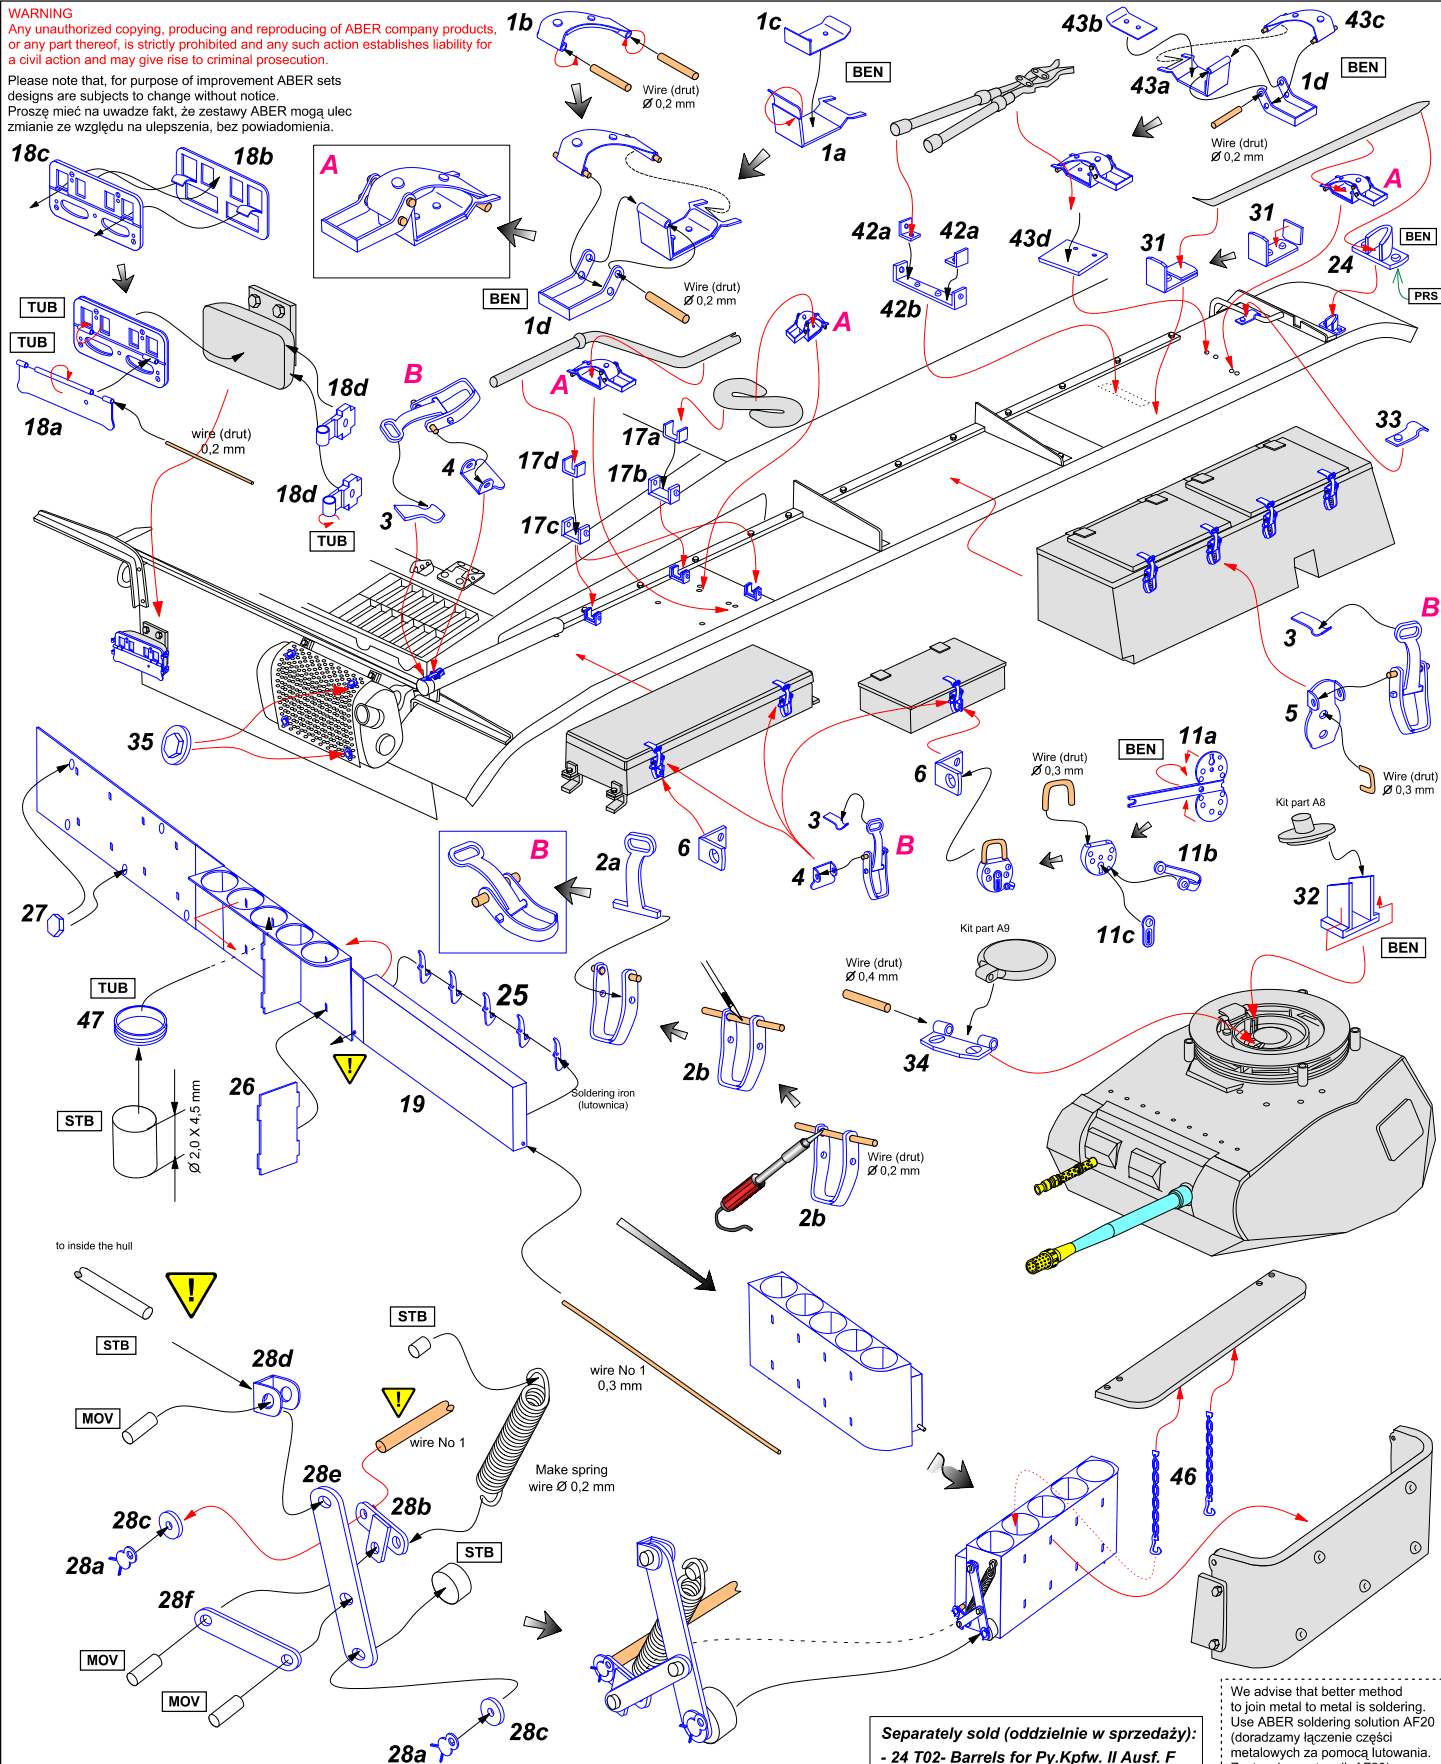

Pz.Kpfw. II, Ausf. F

1/24 scale update for Asuka/Tasca model

ABER[®]

24 T01

WWW.ABER.NET.PL

Made in Poland © 2010

WARNING
Any unauthorized copying, producing and reproducing of ABER company products, or any part thereof, is strictly prohibited and any such action establishes liability for a civil action and may give rise to criminal prosecution.

Separately sold (oddzielnie w sprzedaży):
- 24 T02- Barrels for Py.Kpfw. II Ausf. F

We advise that better method to join metal to metal is soldering. Use ABER soldering solution AF20 (doradzamy łączenie części metalowych za pomocą lutowni. Zastosuj nasz topnik AF20)