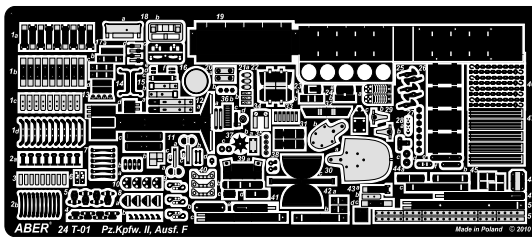

Pz.Kpfw. II, Ausf. F

1/24 scale update for Asuka/Tasca model

ABER[®]

24 T01

WWW.ABER.NET.PL

Made in Poland © 2010

WARNING
Any unauthorized copying, producing and reproducing of ABER company products, or any part thereof, is strictly prohibited and any such action establishes liability for a civil action and may give rise to criminal prosecution.