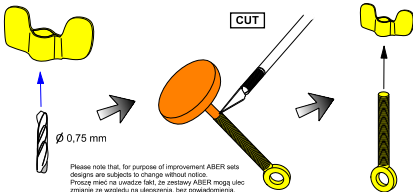

Wing nuts

Nuts with turned bolt x 12 pcs.

(Nakrętki motylkowe odlewane z toczonymi śrubami x 12 szt.)

1/16 scale update (Universal set)

ABER[®] 16 105

WWW.ABER.NET.PL Made in Poland © 2016

WARNING

Any unauthorized copying, producing and reproducing of ABER company products, or any part thereof, is strictly prohibited and any such action establishes liability for a civil action and may give rise to criminal prosecution.