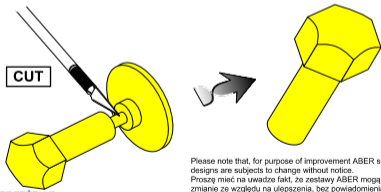

Turned imitation of Hexagonal bolts

Toczone mosiężne imitacje śrub x 30szt.
1/16 scale update (Universal set)

ABER[®] 16 103

WWW.ABER.NET.PL Made in Poland © 2016

Brass parts

WARNING

Any unauthorized copying, producing and reproducing of ABER company products, or any part thereof, is strictly prohibited and any such action establishes liability for a civil action and may give rise to criminal prosecution.