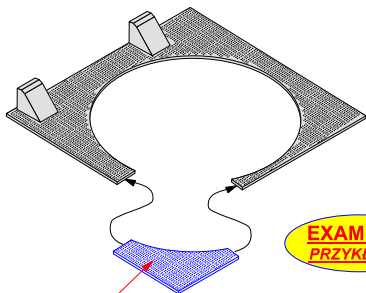

WARNING

Any unauthorized copying, producing and reproducing of ABER company products, or any part thereof, is strictly prohibited and any such action establishes liability for a civil action and may give rise to criminal prosecution.