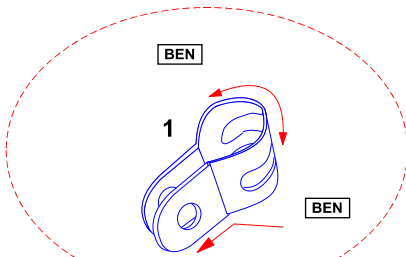

Use Cyanoacryl glue
kleić klejami cyjanoakrylowymi

WARNING
Any unauthorized copying, producing and reproducing of ABER company products, or any part thereof, is strictly prohibited and any such action establishes liability for a civil action and may give rise to criminal prosecution.

We advise that better method to join metal to metal is soldering. Use ABER soldering solution AF20 (doradzamy łączenie części metalowych za pomocą lutowania. Zastosuj nasz topnik AF20)