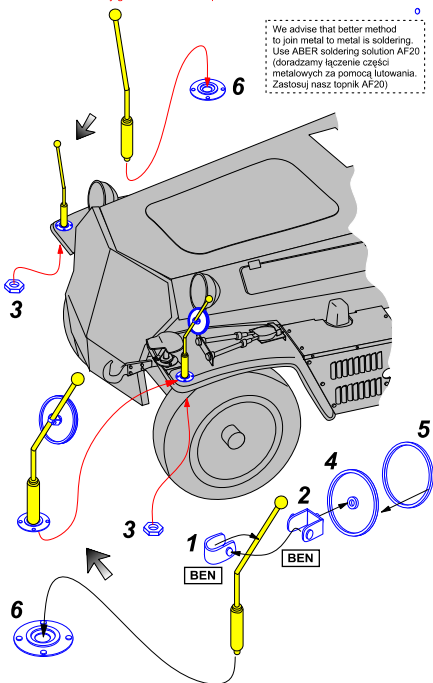

German width indicators for Sd.Kfz.221; 222; 223; 250; 251

Skrajnia obrysu pojazdu
do Sd.Kfz.221; 222; 223; 250; 251

1/35 scale update

x 4 pcs

ABER® R-28

WWW.ABER.NET.PL

Made in Poland © 2008

Brass parts

WARNING

Any unauthorized copying, producing and reproducing of ABER company products, or any part thereof, is strictly prohibited and any such action establishes liability for a civil action and may give rise to criminal prosecution.

OSTRZEŻENIE

Jakiegokolwiek kopiowanie, produkowanie i reprodukcja wyrobów firmy ABER bez zezwolenia, w całości lub części jest surowo zabronione. Powyższe działania powodują powstanie odpowiedzialności cywilnej oraz mogą spowodować wszczęcie postępowania karnego.