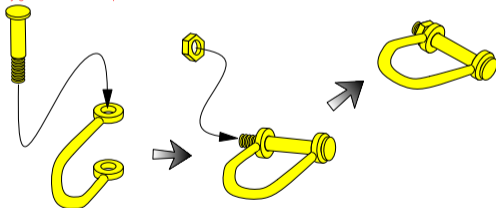

WARNING

Any unauthorized copying, producing and reproducing of ABER company products, or any part thereof, is strictly prohibited and any such action establishes liability for a civil action and may give rise to criminal prosecution.