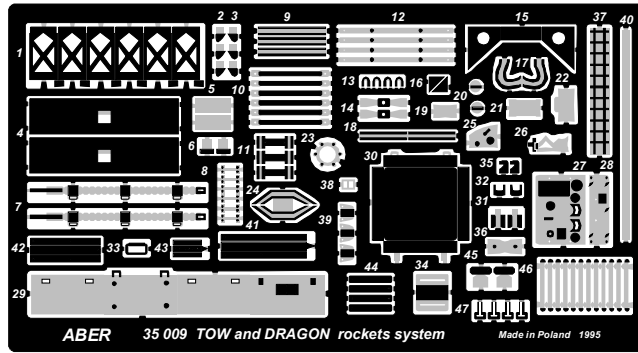

TOW and DRAGON missile systems

Wyrzutnia pocisków
TOW i DRAGON

1/35 scale update for Dragon model

ABER®

35 009

WWW.ABER.NET.PL

Made in Poland © 1995

WARNING