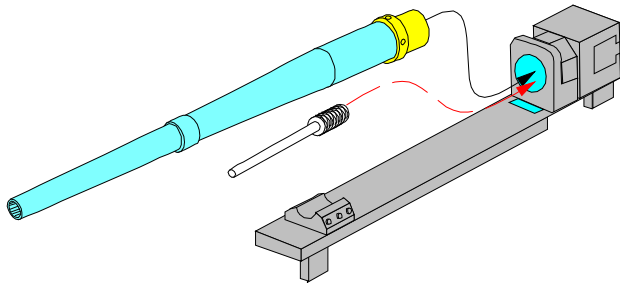

German 105 mm L/28 Barrel LeFH 18

(Lufta do niemieckiej haubicy LeFH 18)

1/35 scale update fit to AFV model

ABER®

35 L-38

WWW.ABER.NET.PL

Made in Poland © 2004

WARNING

OSTRZEŻENIE