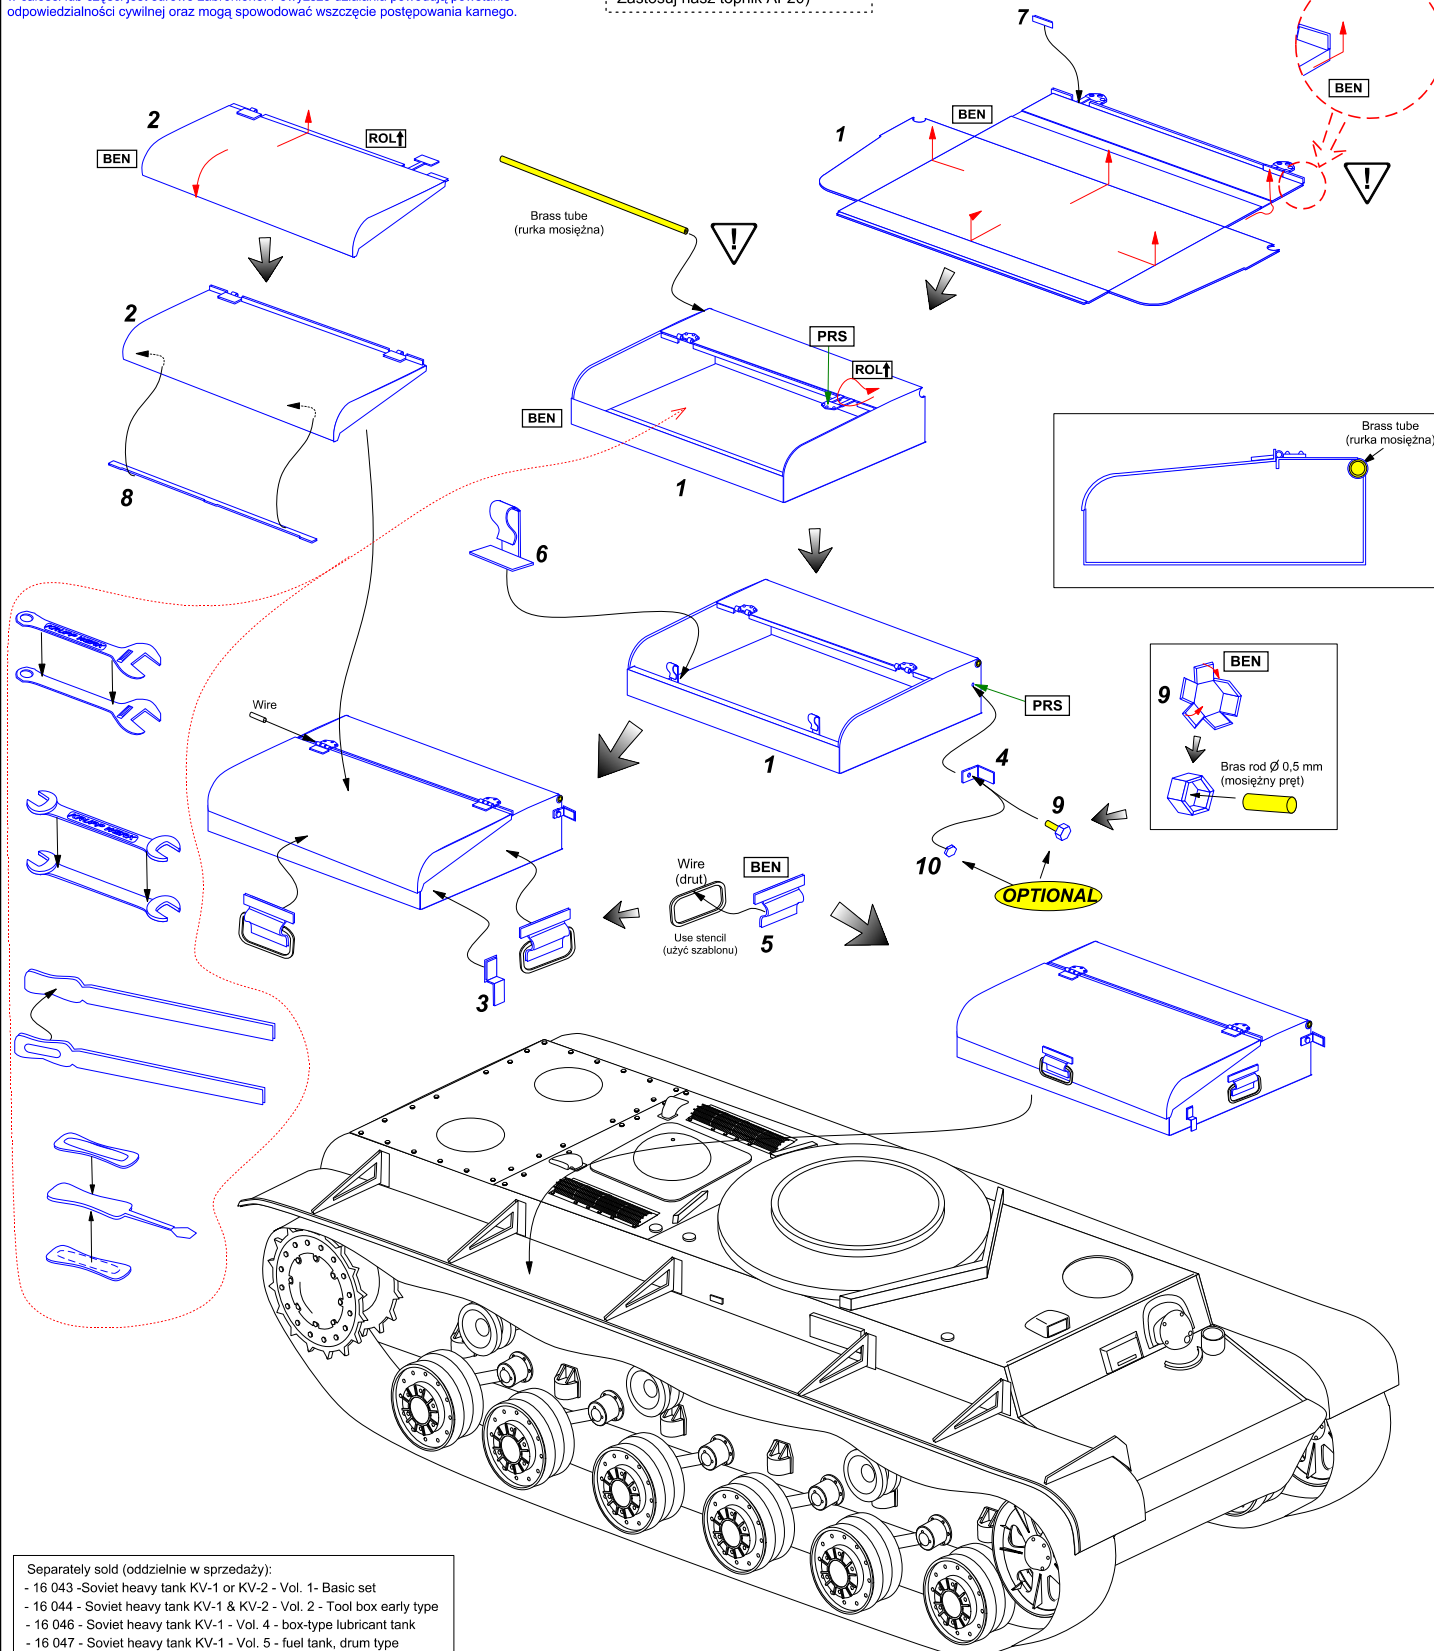

Brass tube

WARNING
Any unauthorized copying, producing and reproducing of ABER company products, or any part thereof, is strictly prohibited and any such action establishes liability for a civil action and may give rise to criminal prosecution.

OSTRZEŻENIE
Jakiegokolwiek kopiowanie, produkowanie i reprodukcja wyrobów firmy ABER bez zezwolenia, w całości lub części jest surowo zabronione. Powyższe działania powodują powstanie odpowiedzialności cywilnej oraz mogą spowodować wszczęcie postępowania karnego.

We advise that better method to join metal to metal is soldering. Use ABER soldering solution AF20 (doradzamy łączenie części metalowych za pomocą lutowania. Zastosuj nasz topnik AF20)