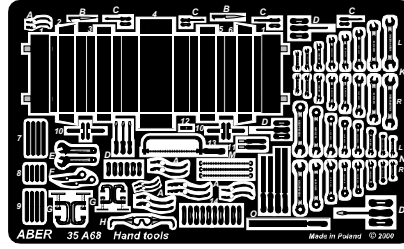

Hand tools

(Narzędzia)

1/35 scale update

ABER®

35 A68

WWW.ABER.NET.PL

Made in Poland © 2000