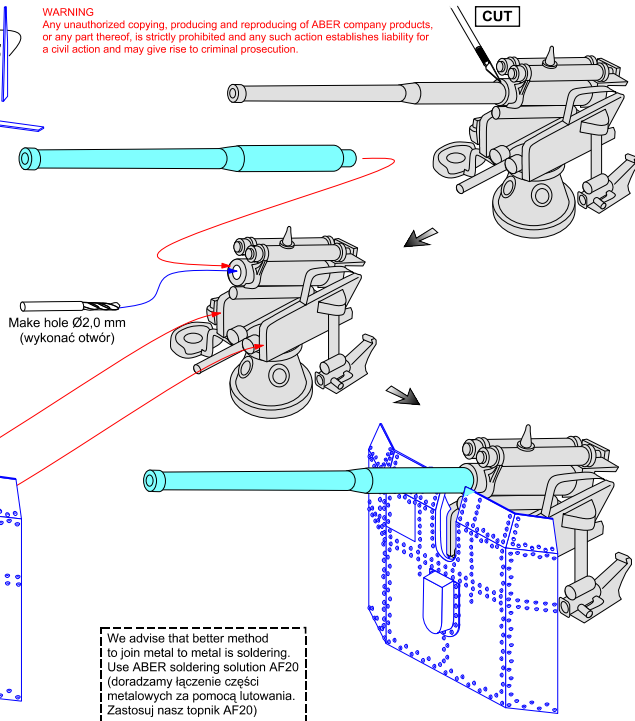

Italian 90 mm M39/41 barrel for 90/53 Gun

(Lufa do włoskiej armaty 90/53)

1/72 scale update

ABER®

72 L-47

WWW.ABER.NET.PL

Made in Poland © 2010