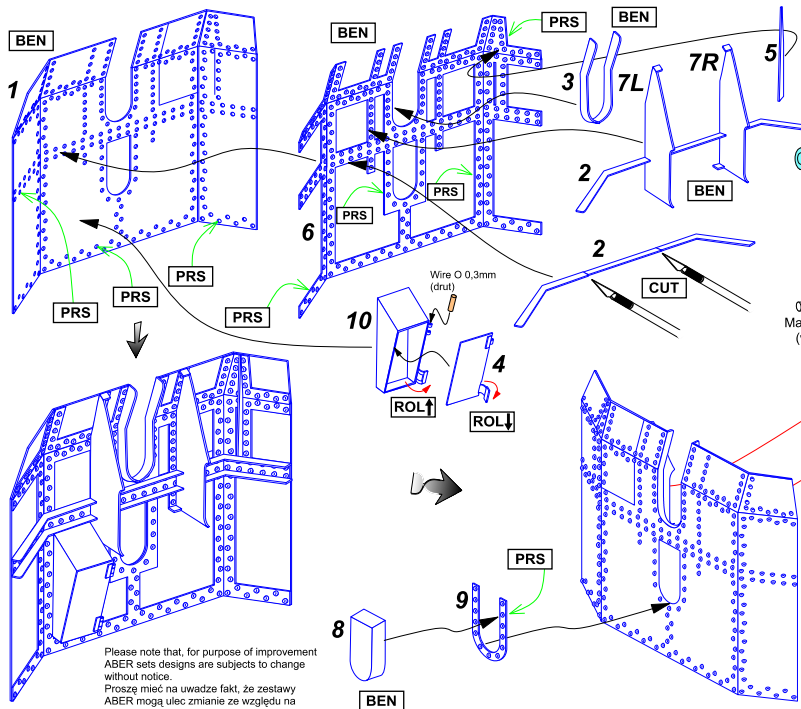

Italian 90 mm M39/41 barrel for 90/53 Gun

(Lufa do włoskiej armaty 90/53)

1/72 scale update

ABER®

72 L-47

WWW.ABER.NET.PL

Made in Poland © 2010