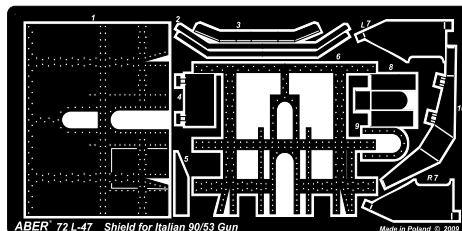

Italian 90 mm M39/41 barrel for 90/53 Gun

(Lufa do włoskiej armaty 90/53)

1/72 scale update

ABER®

72 L-47

WWW.ABER.NET.PL

Made in Poland © 2010