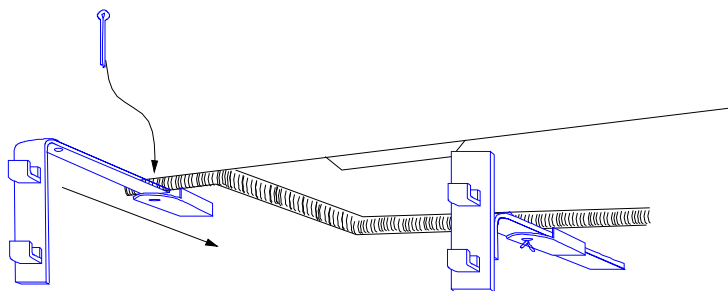

OSTRZEŻENIE