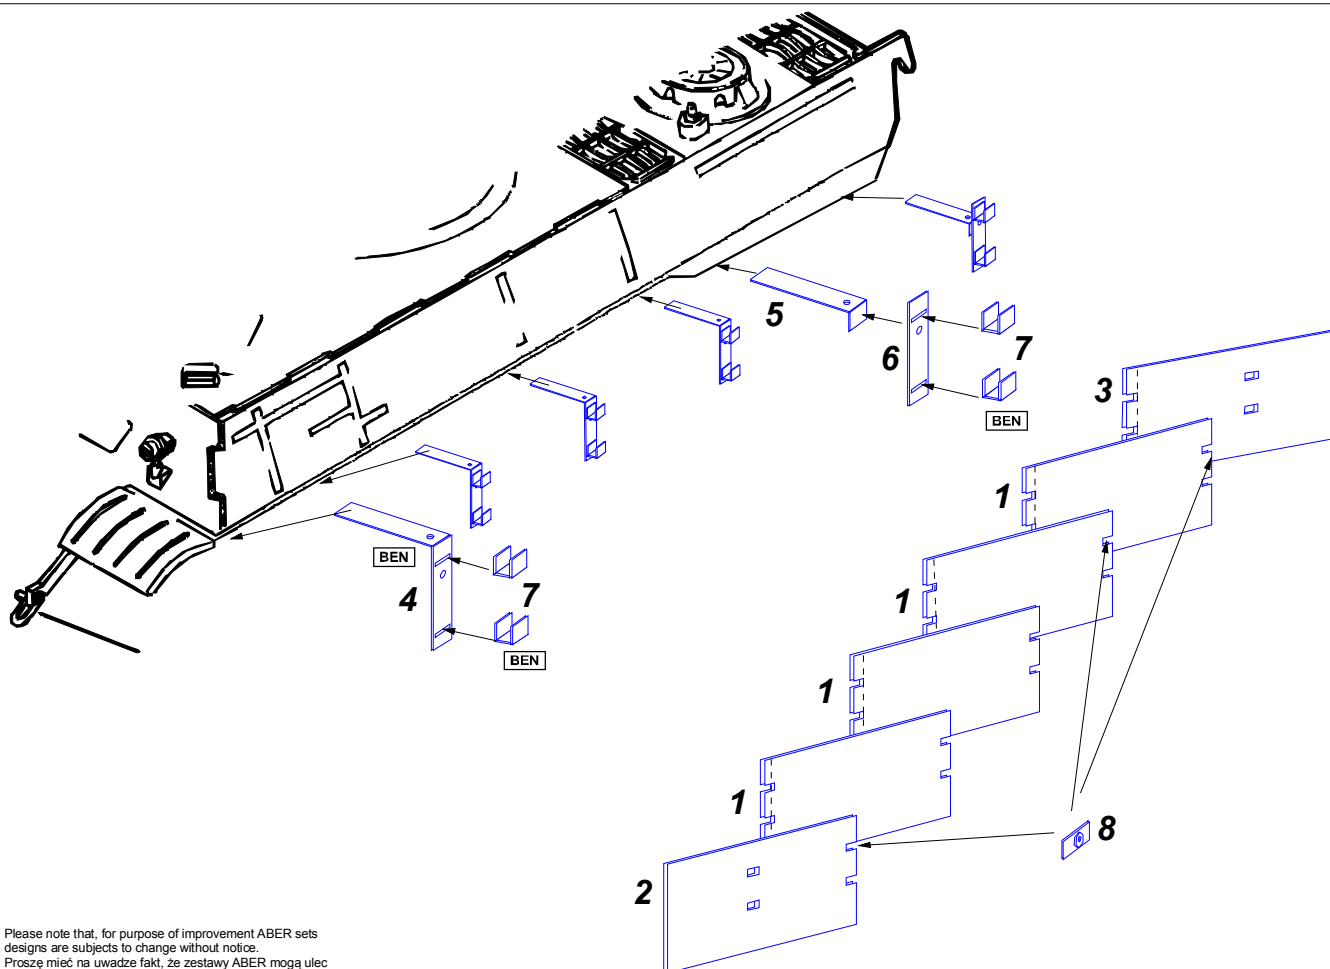

OSTRZEŻENIE