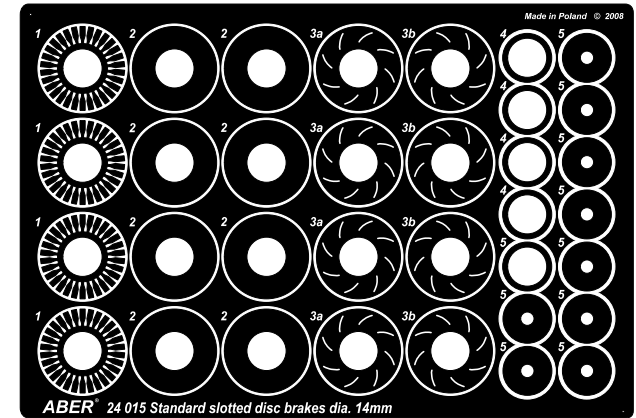

Standard slotted disc brakes dia. 14mm

Standardowe nacinane tarcze hamulcowe śr. 14mm

1/24 upgrade set

ABER[®]

24 015

WWW.ABER.NET.PL

Made in Poland © 2008

Female fitment
(Tamiya, Aoshima, Fujimi)

Male fitment (Tamiya)

EXAMPLES
PRZYKŁADY