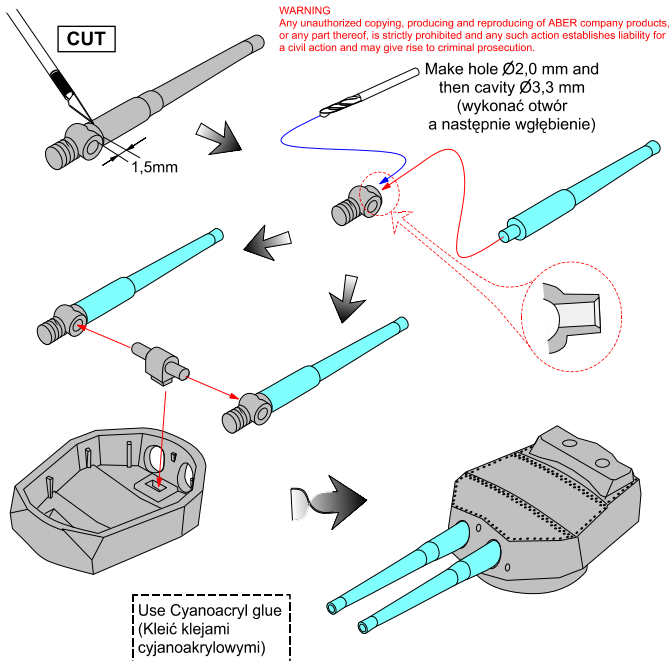

OSTRZEŻENIE

Jakiegokolwiek kopiowanie, produkowanie i reprodukcja wyrobów firmy ABER bez zezwolenia, w całości lub części jest surowo zabronione. Powyższe działania powodują powstanie odpowiedzialności cywilnej oraz mogą spowodować wszczęcie postępowania karnego.