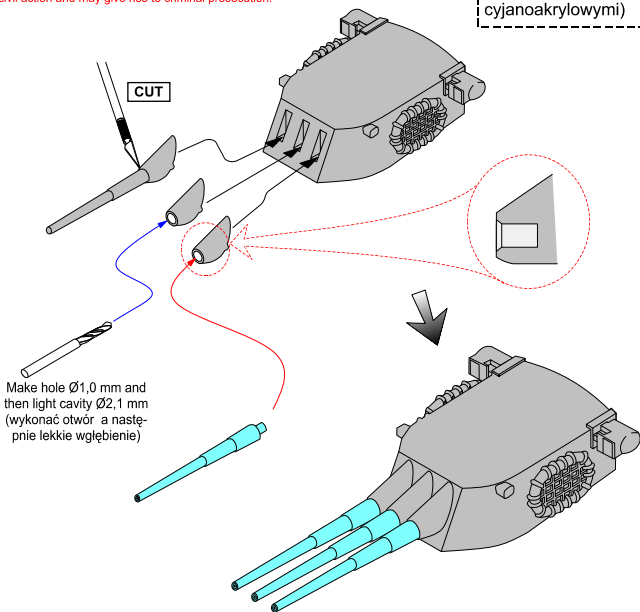

WARNING

Any unauthorized copying, producing and reproducing of ABER company products, or any part thereof, is strictly prohibited and any such action establishes liability for a civil action and may give rise to criminal prosecution.

Use Cyanoacryl glue
(Kleić klejami
cyjanoakrylowymi)