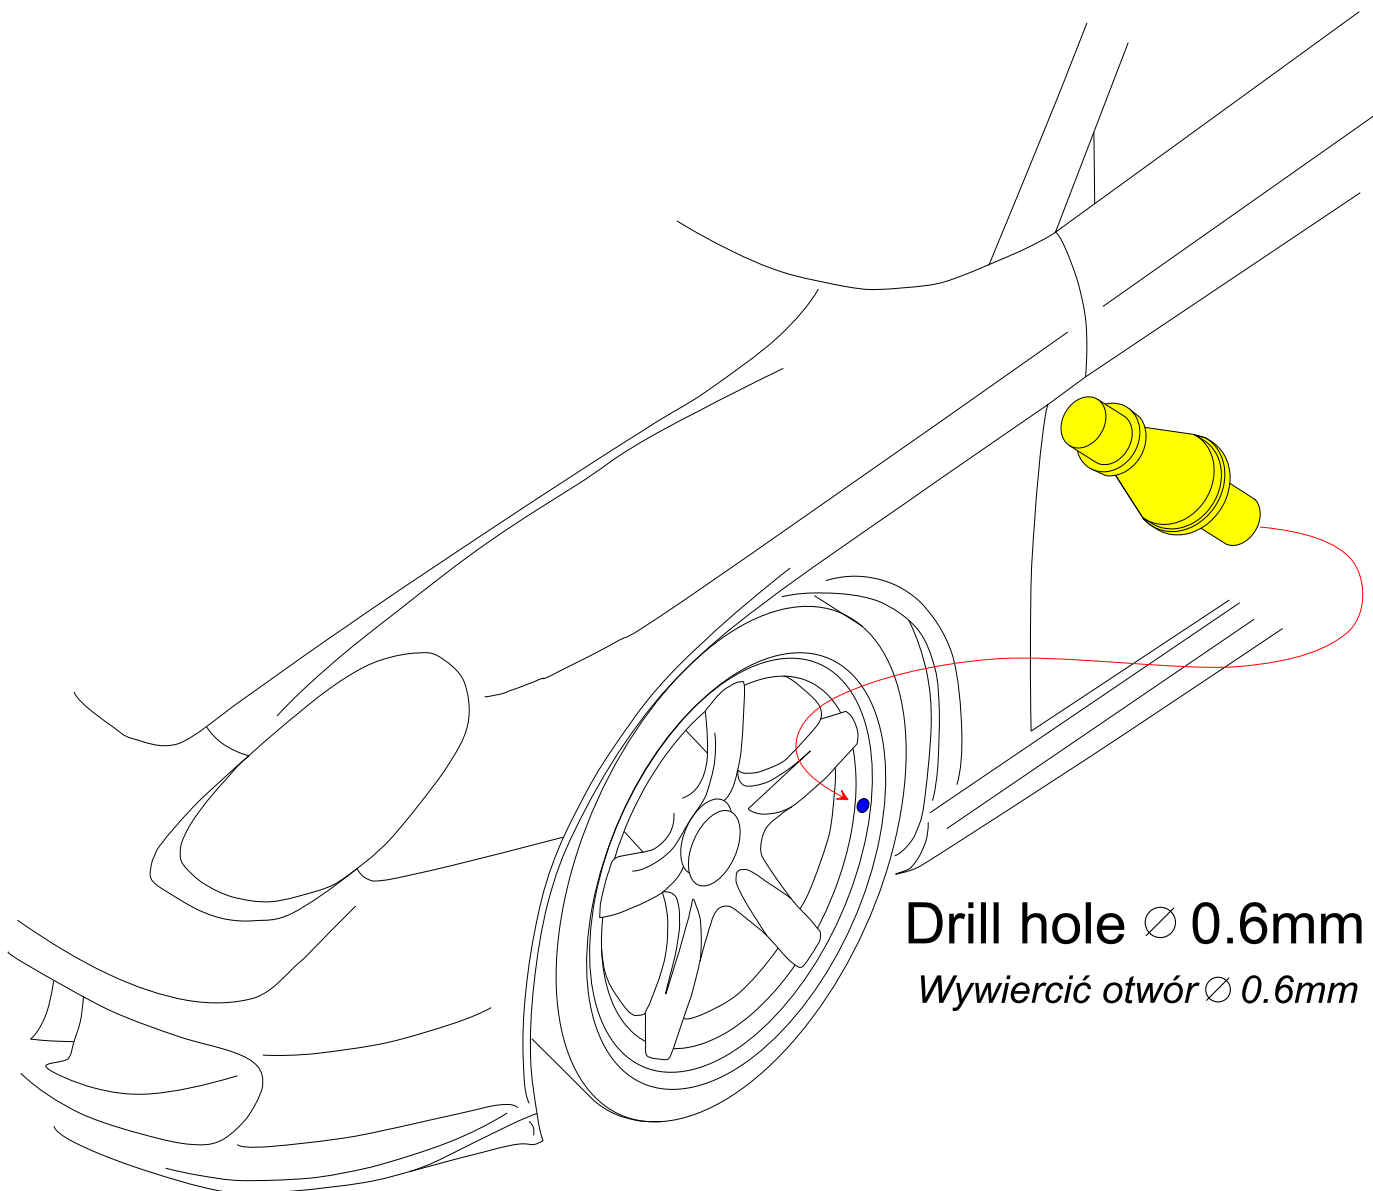

Tire valves

Wentyle

1/24 scale update

ABER[®] 24 004

WWW.ABER.NET.PL

Made in Poland © 2007

Drill hole \varnothing 0.6mm

Wywiercić otwór \varnothing 0.6mm