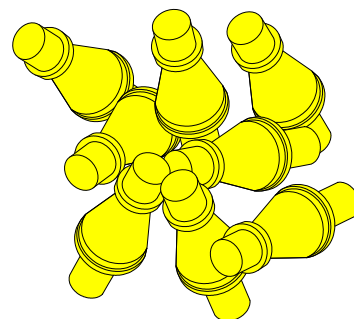

Tire valves

Wentyle

1/24 scale update

ABER[®] 24 004

WWW.ABER.NET.PL

Made in Poland © 2007

Drill hole \varnothing 0.6mm

Wywiercić otwór \varnothing 0.6mm