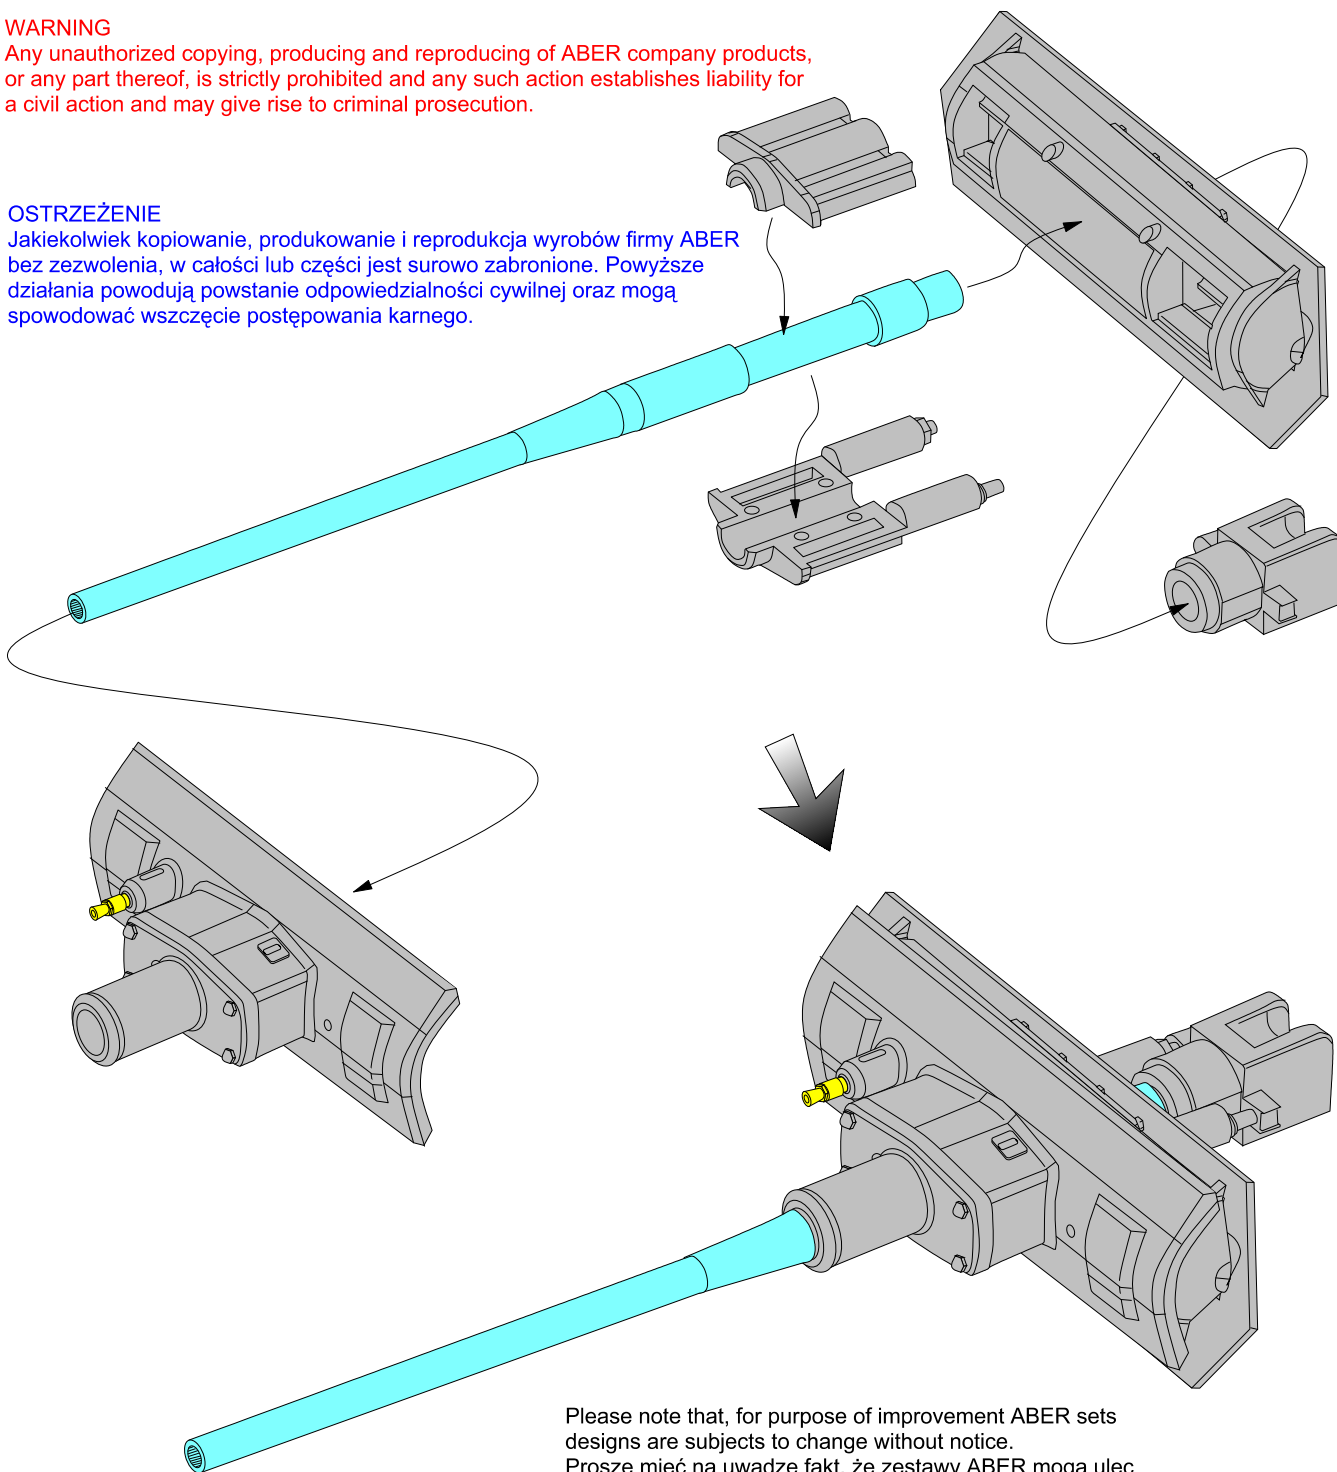

German 50 mm KwK 39 L/60 Barrel for Pz.Kpfw.III, Ausf.J late, L or M

(Lufa do czołgu Panzer III J późny, L lub M)

1/35 scale update for DRAGON new models

ABER®

35 L-65

WWW.ABER.NET.PL

Made in Poland © 2007

WARNING

Any unauthorized copying, producing and reproducing of ABER company products, or any part thereof, is strictly prohibited and any such action establishes liability for a civil action and may give rise to criminal prosecution.

OSTRZEŻENIE

Jakiegokolwiek kopiowanie, produkowanie i reprodukcja wyrobów firmy ABER bez zezwolenia, w całości lub części jest surowo zabronione. Powyższe działania powodują powstanie odpowiedzialności cywilnej oraz mogą spowodować wszczęcie postępowania karnego.

Please note that, for purpose of improvement ABER sets designs are subjects to change without notice.
Proszę mieć na uwadze fakt, że zestawy ABER mogą ulec zmianie ze względu na ulepszenia, bez powiadomienia.