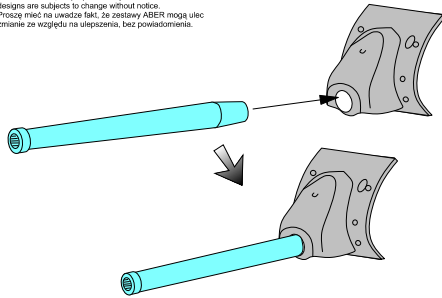

Soviet 76,2 mm L-11 tank barrel for KV-1 very early model

Lufa L-11 do radzieckich czołgów KV-1 bardzo wczesny

1/35 scale update

(TRUMPETER model)

ABER®

35 L-51

WWW.ABER.NET.PL

Made in Poland © 2006

WARNING

OSTRZEŻENIE