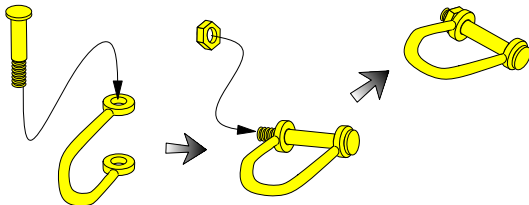

WARNING

Any unauthorized copying, producing and reproducing of ABER company products, or any part thereof, is strictly prohibited and any such action establishes liability for a civil action and may give rise to criminal prosecution.