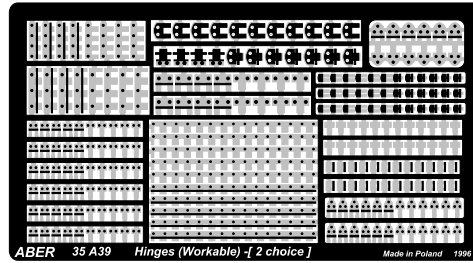

HINGES (Workable)

[2 choice]

(Ruchoime zawiasy)

1/35 scale update

ABER[®]

35 A39

WWW.ABER.NET.PL

Made in Poland © 1996