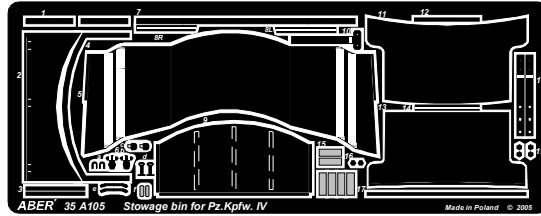

Turret stowage bin for Pz.Kpfw. IV

(Tylny wieżowy zasobnik do czołgu typu Panzer IV)

1/35 scale update for all Panzer IV models

ABER® 35 A105
WWW.ABER.NET.PL Made in Poland © 2005