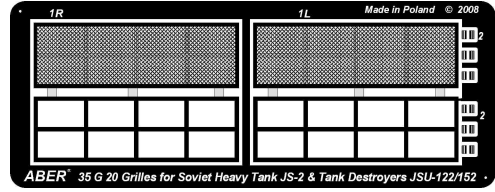

Grilles for Soviet Heavy Tank JS-2 or Tank Destroyers JSU-122/152

Siatki do IS-2 lub ISU-122 lub ISU-152

1/35 scale update for various models

ABER

35 G20

WWW.ABER.NET.PL

Made in Poland © 2008