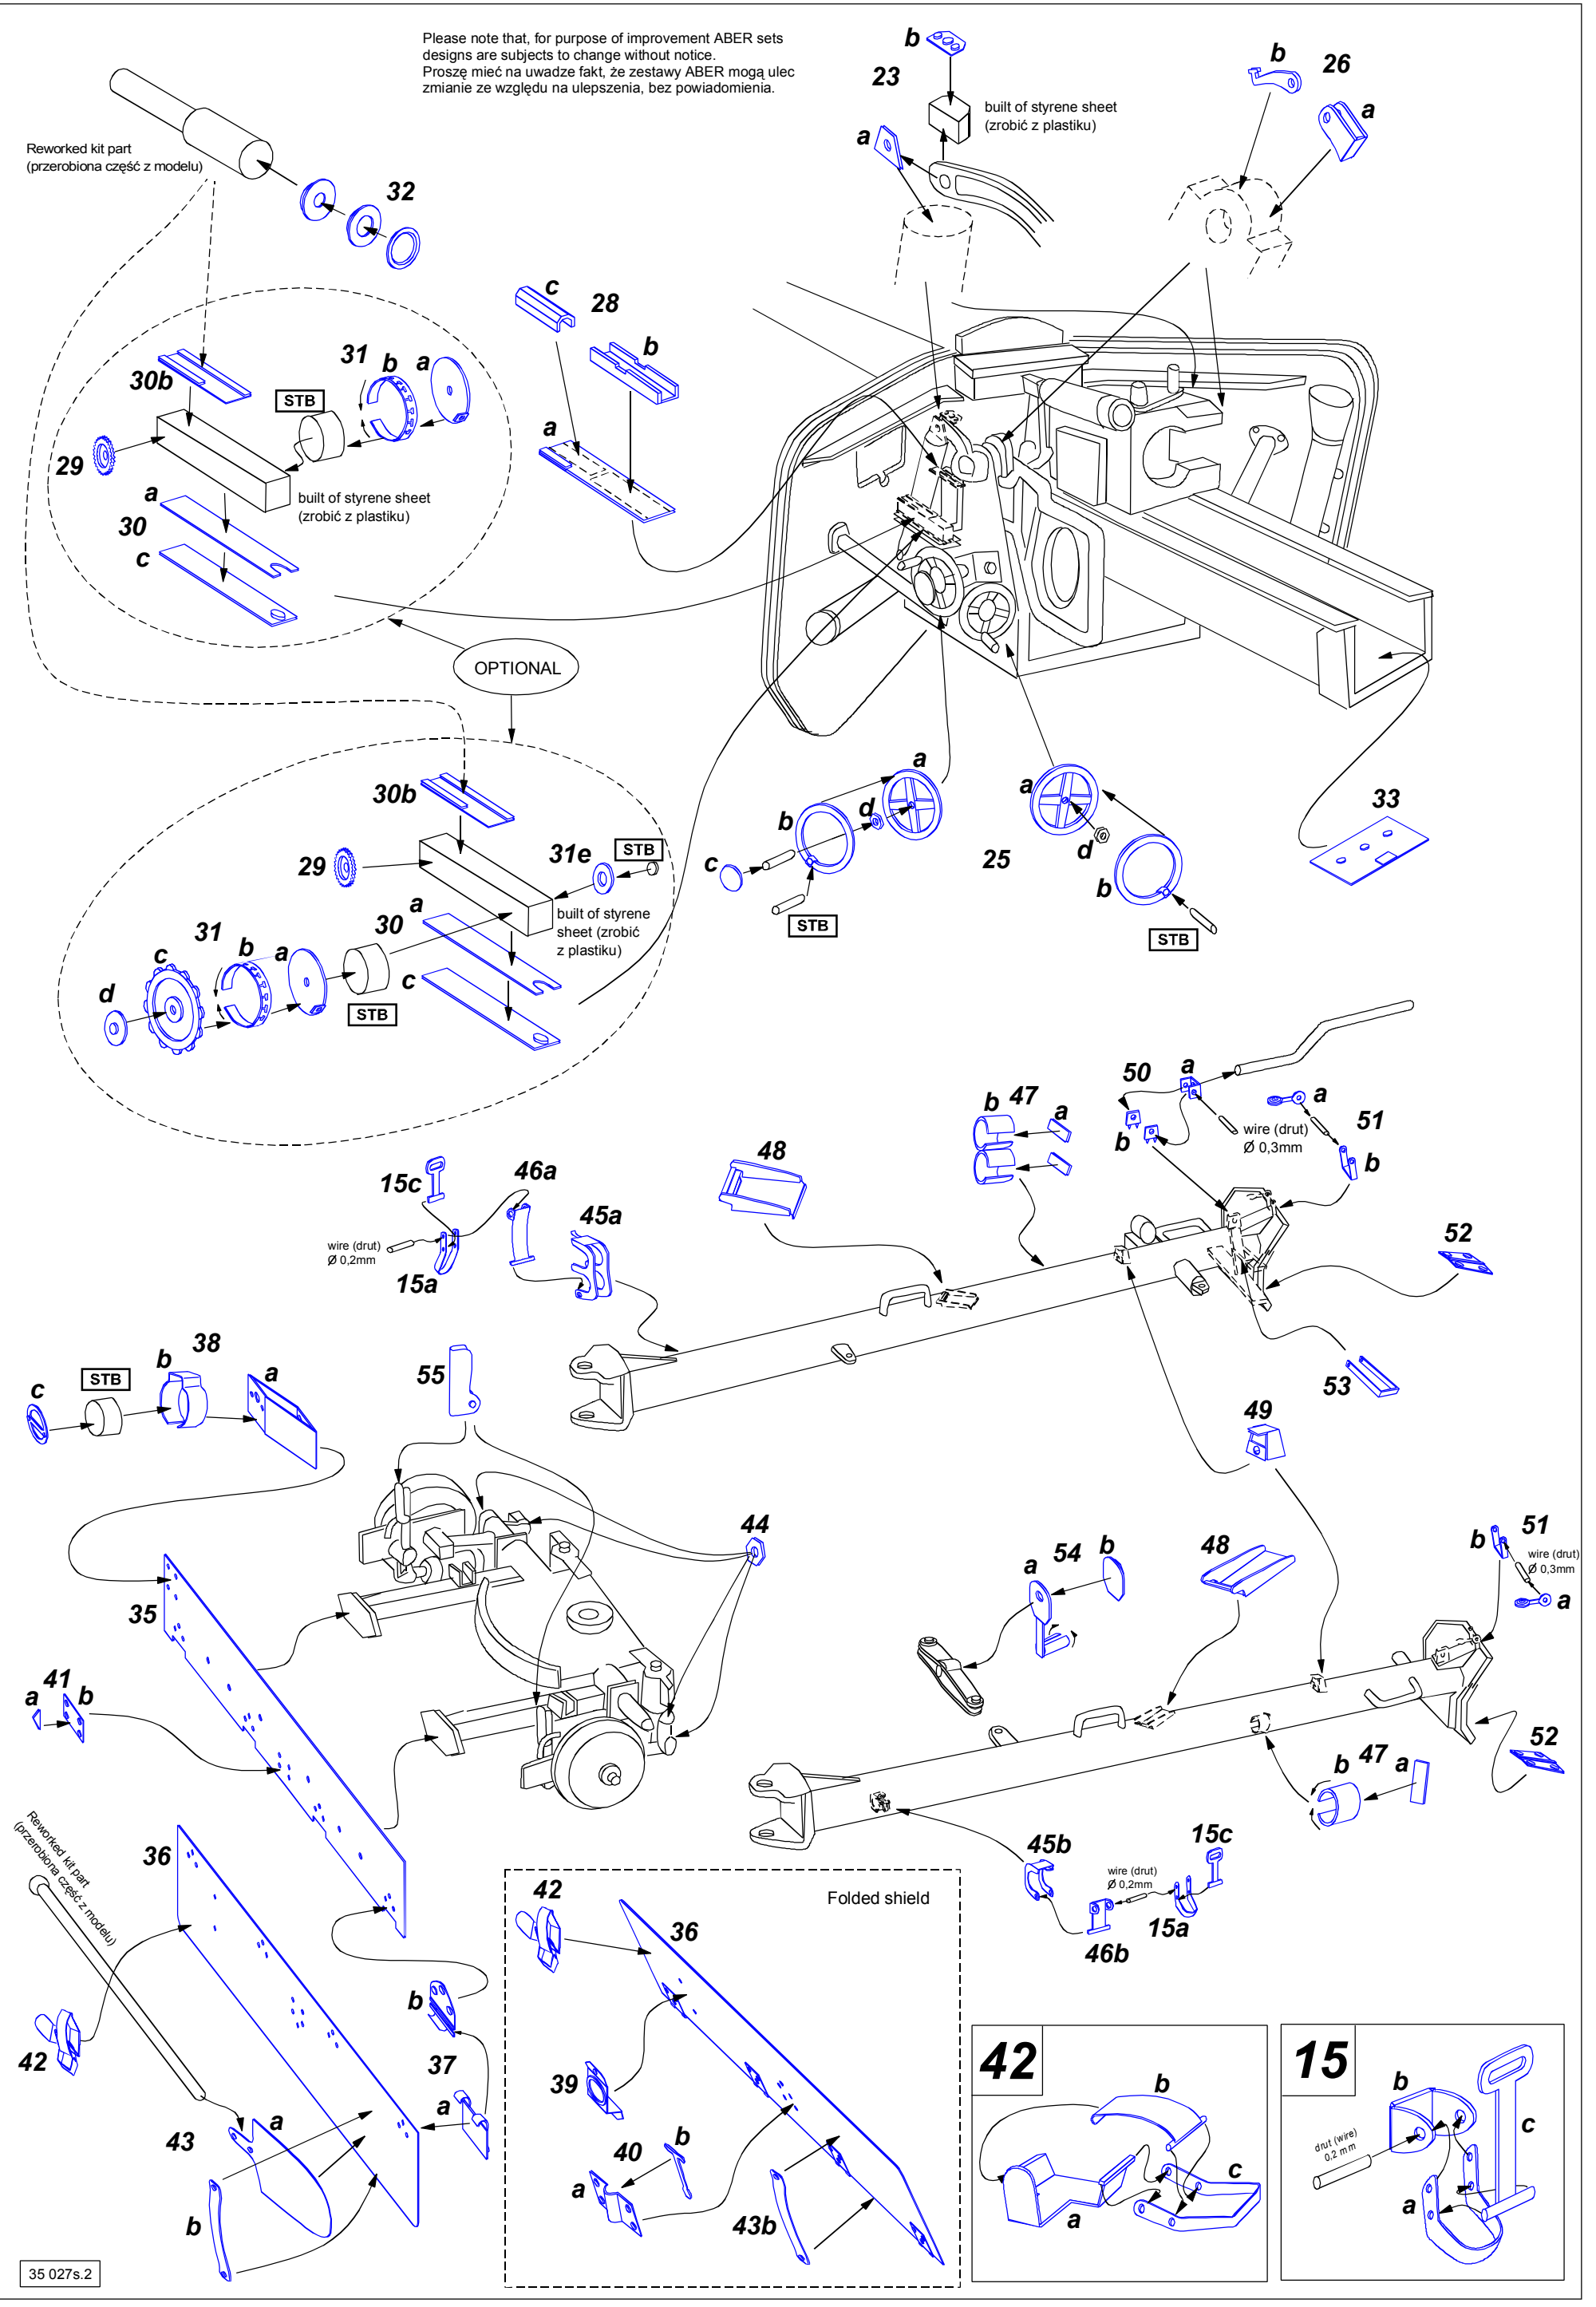

Please note that, for purpose of improvement ABER sets designs are subjects to change without notice.
Proszę mieć na uwadze fakt, że zestawy ABER mogą ulec zmianie ze względu na ulepszenia, bez powiadomienia.

Reworked kit part
(przerobiona część z modelu)

STB

built of styrene sheet
(zrobić z plastiku)

OPTIONAL

built of styrene sheet
(zrobić z plastiku)

wire (drut)
Ø 0,2mm

wire (drut)
Ø 0,3mm

wire (drut)
Ø 0,3mm

wire (drut)
Ø 0,2mm

dрут (wire)
0.2 mm