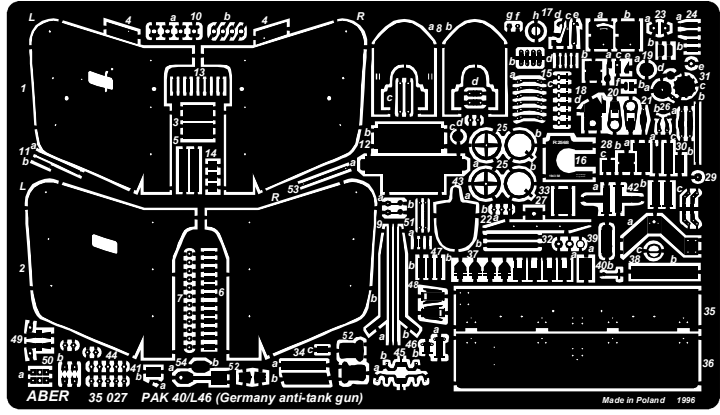

PAK 40/L46

Germany anti-tank gun

(Niemiecka armata przeciwpancerna)

1/35 scale update fit to Tamiya
and Italeri model

ABER[®]

35 027

WWW.ABER.NET.PL

Made in Poland © 1996