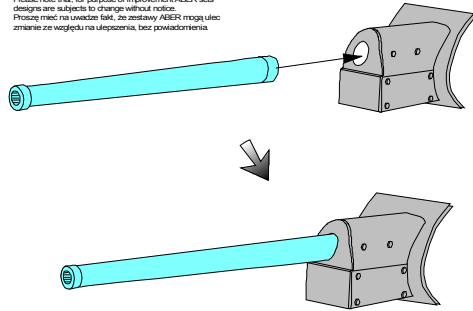

Russian tank barrel 76,2 mm F-34 for T-34/76 model 1941-43 and KV-I

Lufa do radzieckich czołgów T-34/76 model z 1941-43 i KV-I

1/35 scale update

(TAMIYA model)

ABER® 35 L-34

WWW.ABER.NET.PL

Made in Poland © 2004

WARNING

OSTRZEŻENIE