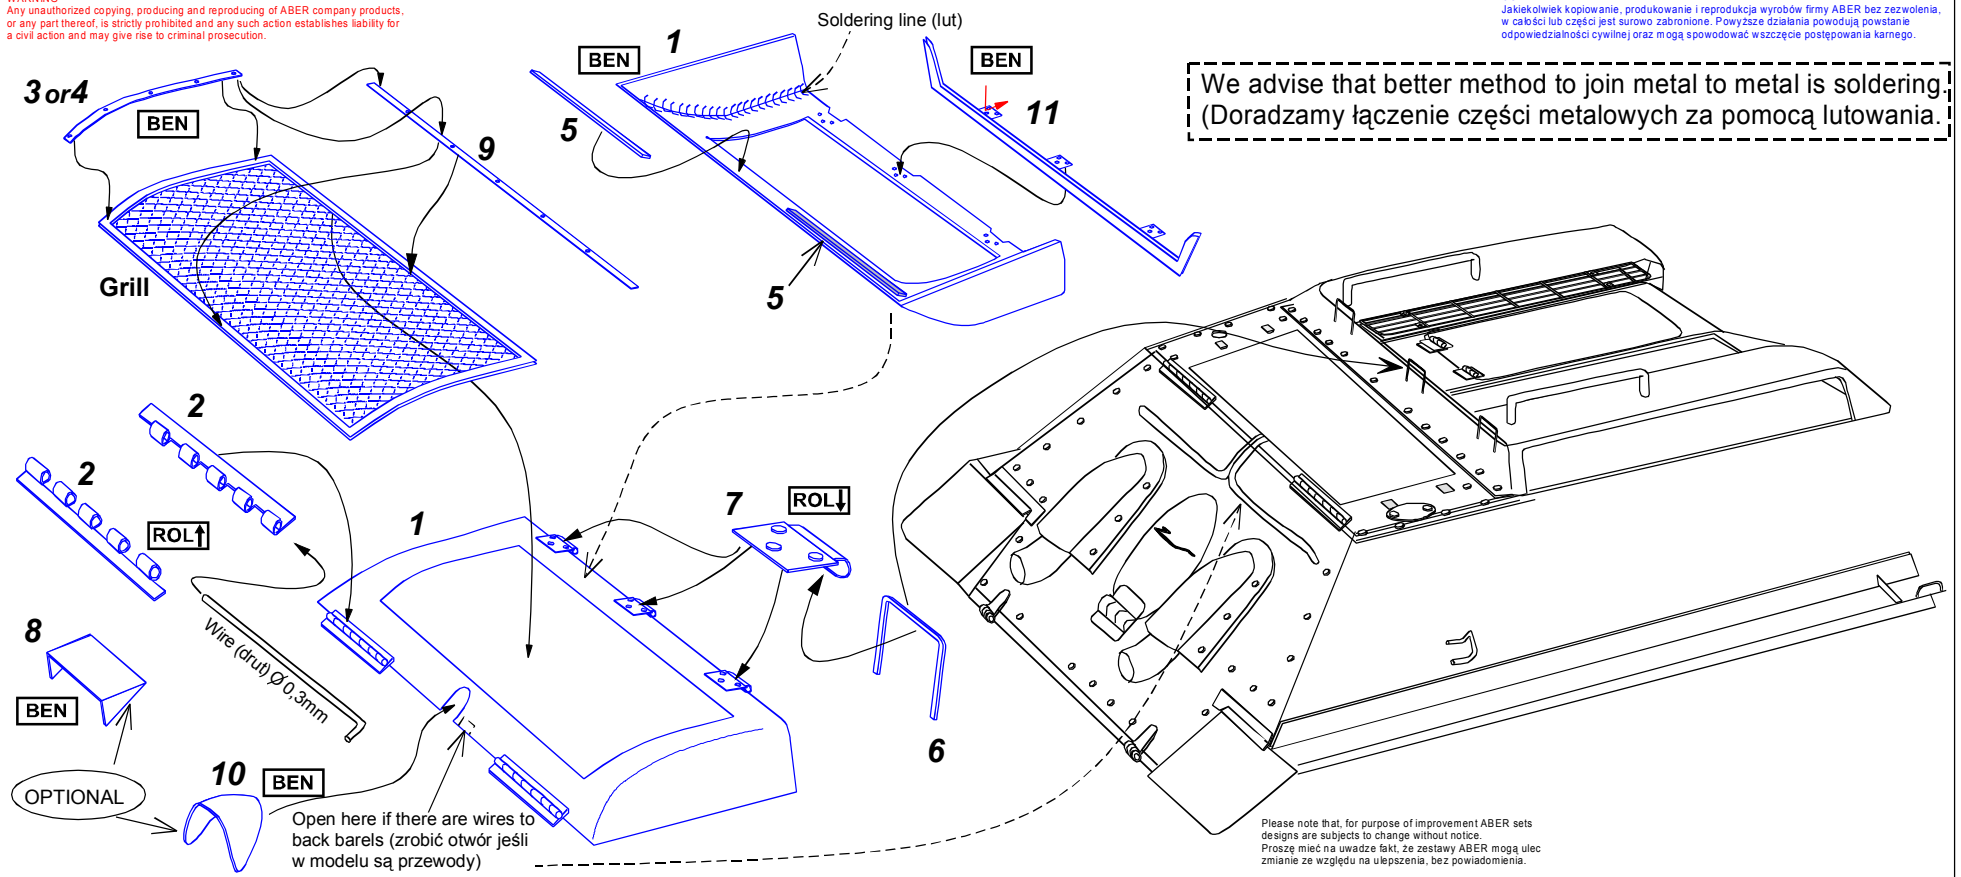

T-34 grille cover

(Tamiya model)

Pokrywa silnika do T-34 (modele Tamiya)

1/35 scale update

ABER

35G08

WWW.ABER.NET.PL

Made in Poland © 2000

T-34 grille cover

(Tamiya model)

Pokrywa silnika do T-34 (modele Tamiya)

1/35 scale update

ABER

35G08

WWW.ABER.NET.PL

Made in Poland © 2000