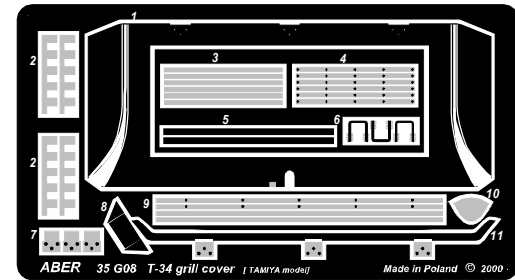

T-34 grille cover

(Tamiya model)

Pokrywa silnika do T-34 (modele Tamiya)

1/35 scale update

ABER

35G08

WWW.ABER.NET.PL

Made in Poland © 2000

T-34 grille cover

(Tamiya model)

Pokrywa silnika do T-34 (modele Tamiya)

1/35 scale update

ABER

35G08

WWW.ABER.NET.PL

Made in Poland © 2000