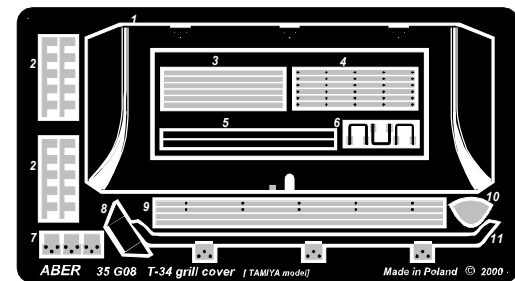

T-34 grille cover

(Tamiya model)

Pokrywa silnika do T-34 (modele Tamiya)

1/35 scale update

ABER

35G08

WWW.ABER.NET.PL

Made in Poland © 2000

T-34 grille cover

(Tamiya model)

Pokrywa silnika do T-34 (modele Tamiya)

1/35 scale update

ABER

35G08

WWW.ABER.NET.PL

Made in Poland © 2000