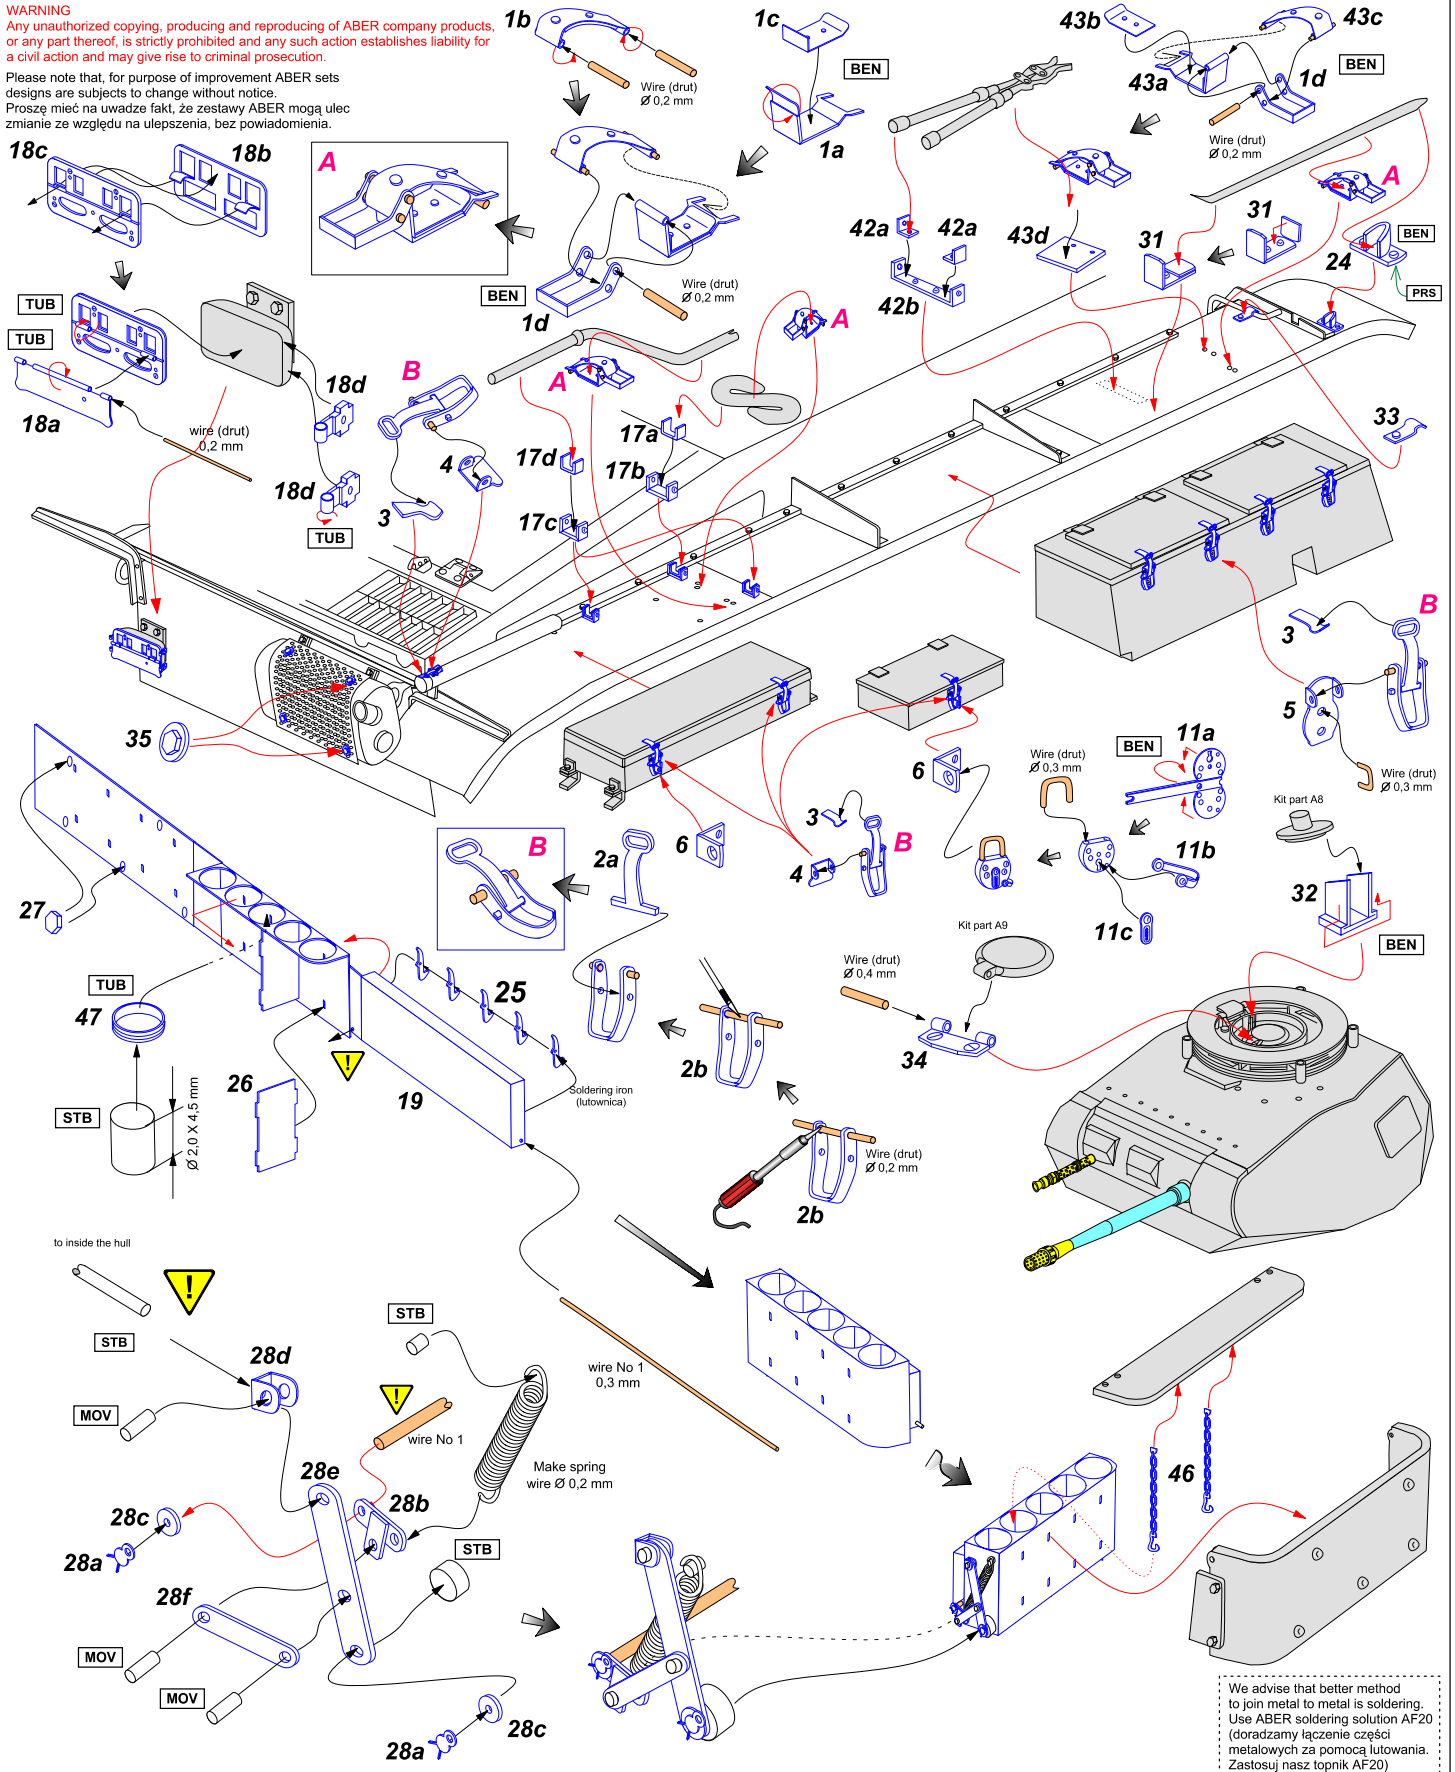

WARNING

Any unauthorized copying, producing and reproducing of ABER company products, or any part thereof, is strictly prohibited and any such action establishes liability for a civil action and may give rise to criminal prosecution.