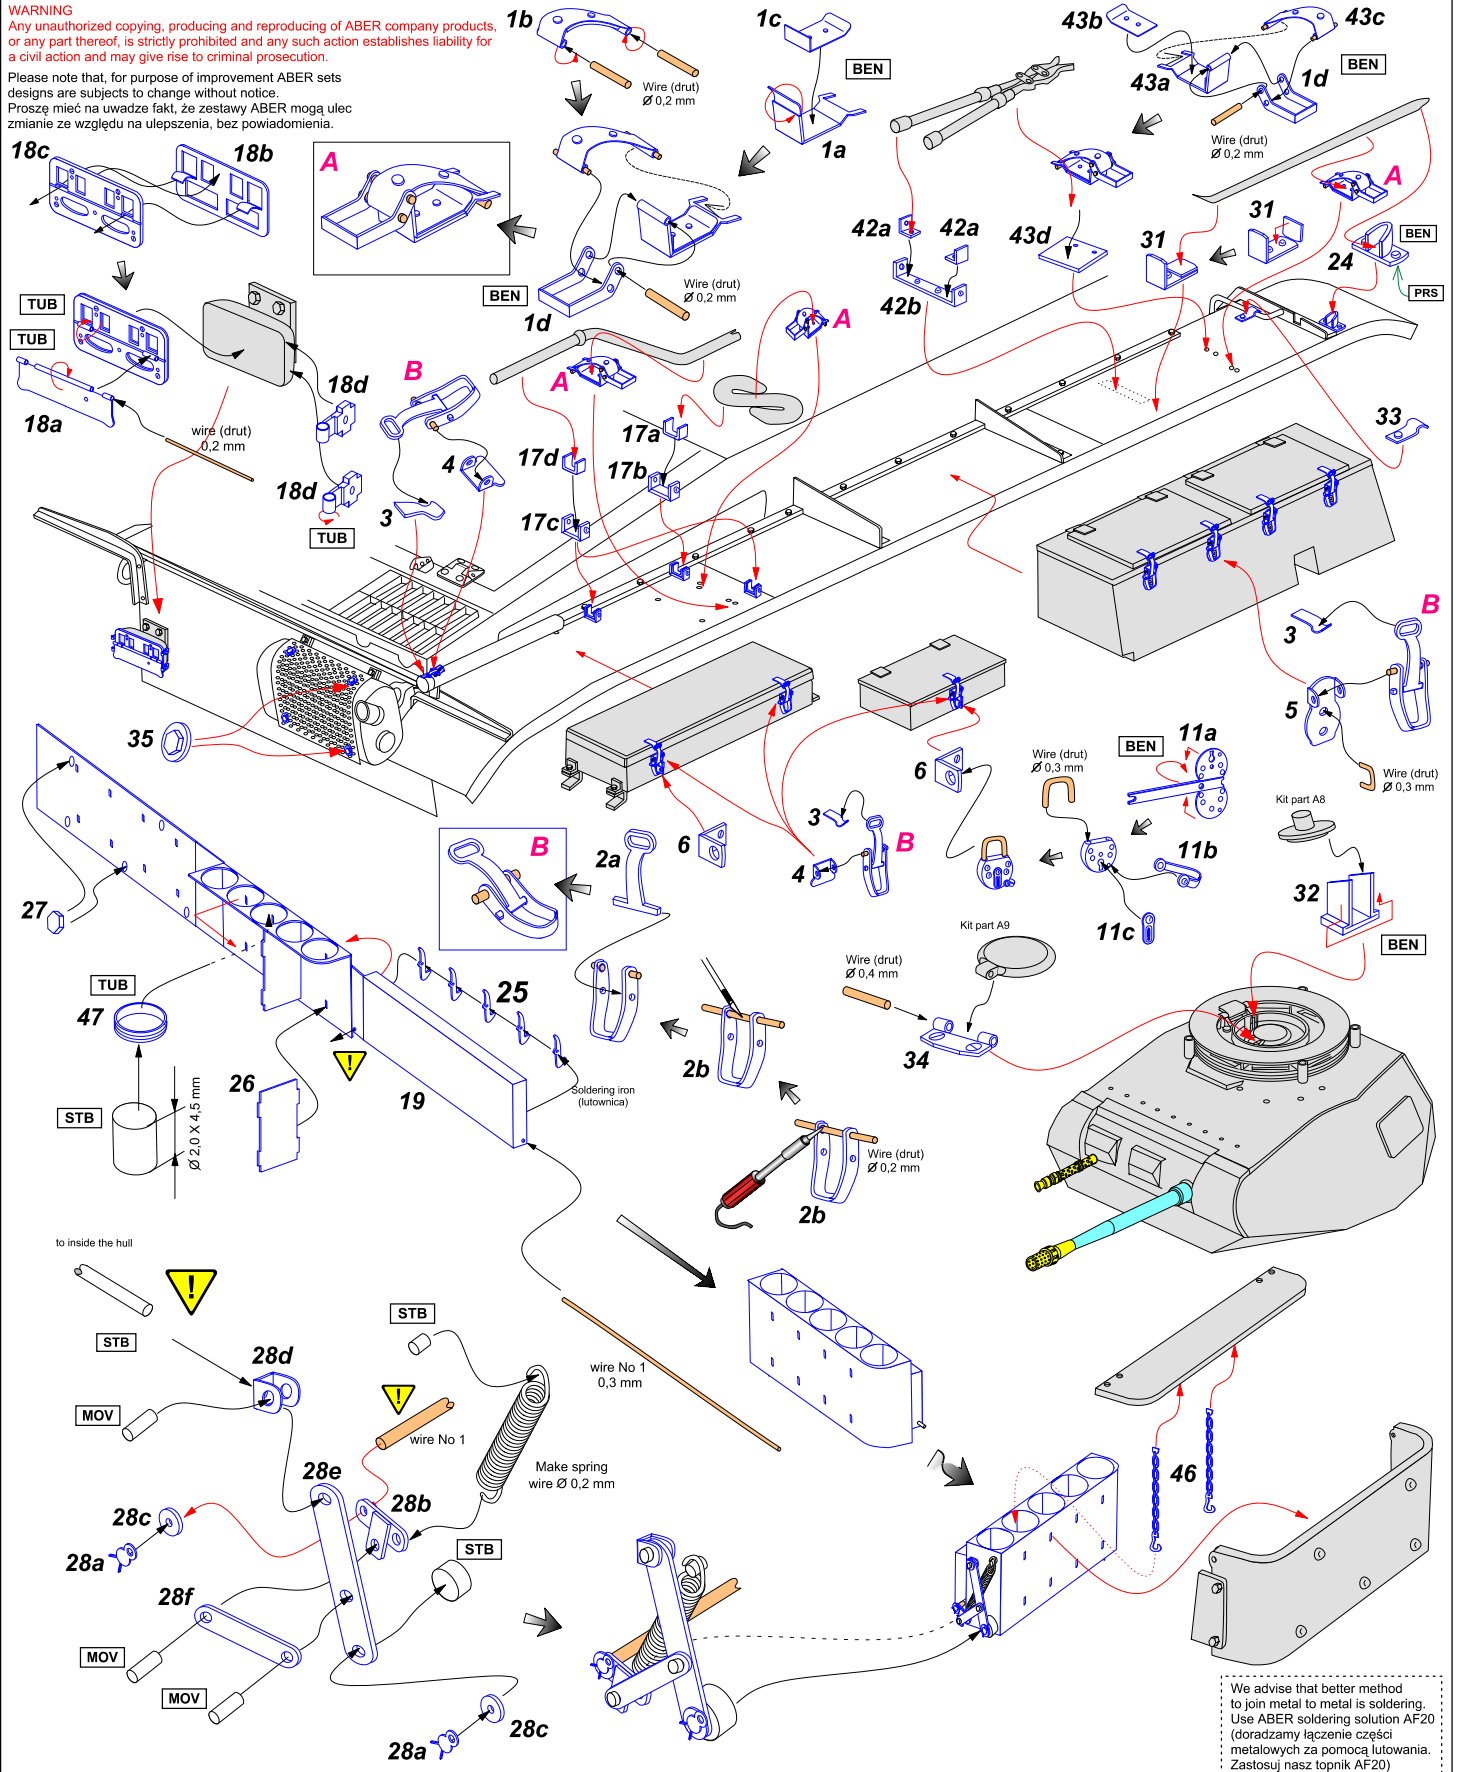

WARNING

We advise that better method to join metal to metal is soldering. Use ABER soldering solution AF20 (doradzamy łączenie części metalowych za pomocą lutownicy. Zastosuj nasz topnik AF20)