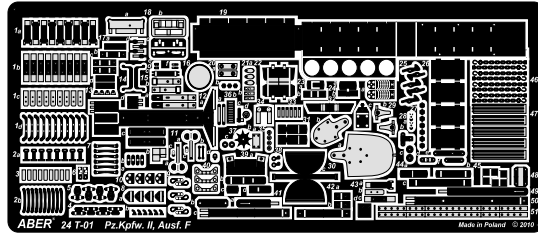

Pz.Kpfw. II, Ausf. F

1/24 scale update for Tasca model

ABER®

24 T01

WWW.ABER.NET.PL

Made in Poland © 2010