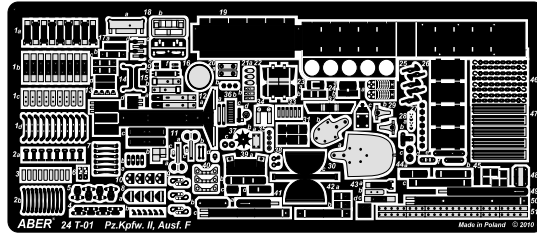

Pz.Kpfw. II, Ausf. F

1/24 scale update for Tasca model

ABER® 24 T01

WWW.ABER.NET.PL

Made in Poland © 2010