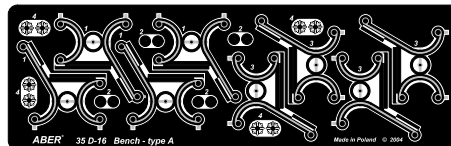

# BENCH type A

(Ławka typu A)

1/35 scale update diorama accessories

**ABER**

**35 D-16**

Use Cyanoacryl glue  
kleić klejami cyjanoakrylowymi

Made in Poland © 2004