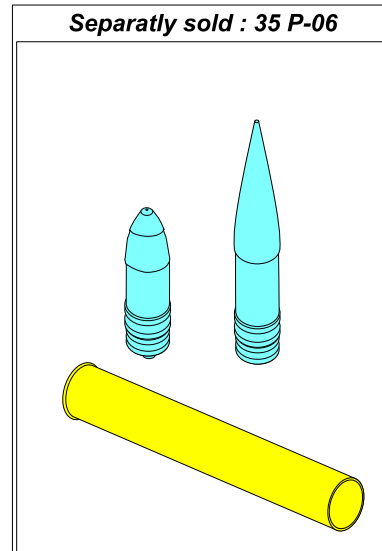

WARNING
Any unauthorized copying, producing and reproducing of ABER company products, or any part thereof, is strictly prohibited and any such action establishes liability for a civil action and may give rise to criminal prosecution.

OSTRZEŻENIE

Left & right ammo box symmetrical assembled