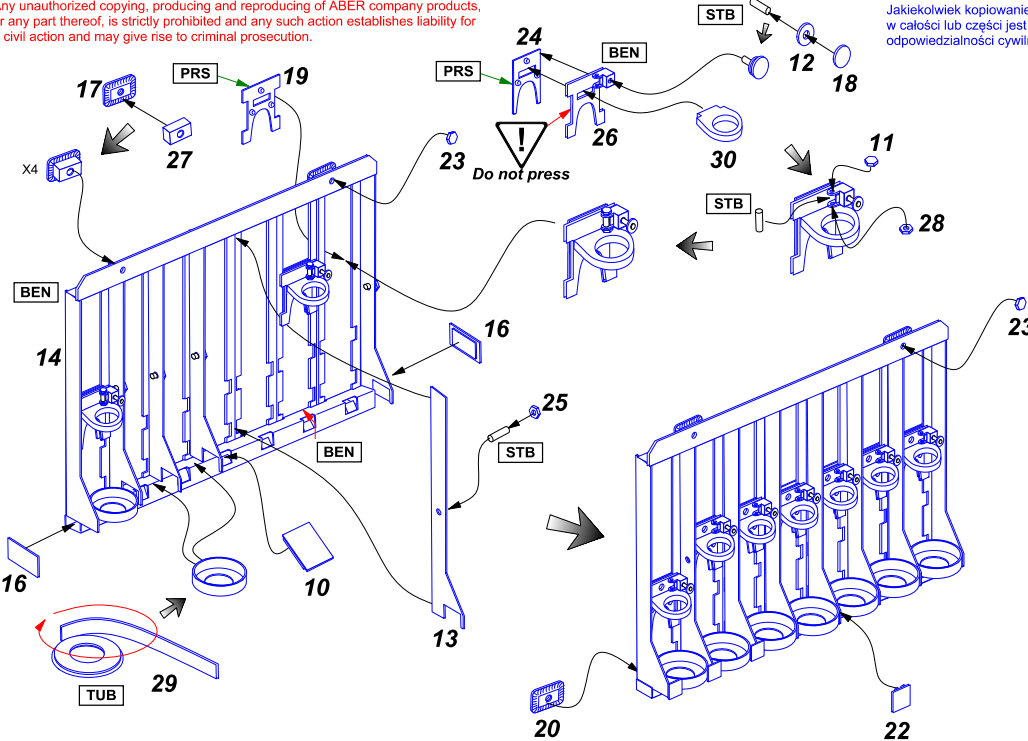

WARNING
Any unauthorized copying, producing and reproducing of ABER company products, or any part thereof, is strictly prohibited and any such action establishes liability for a civil action and may give rise to criminal prosecution.

OSTRZEŻENIE

Left & right ammo box symmetrical assembled