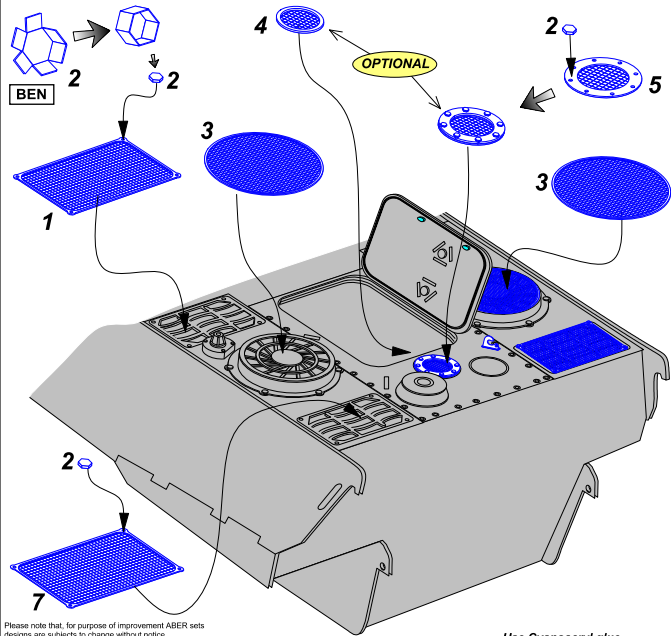

WARNING

OSTRZEŻENIE

Use Cyanoacryl glue
kleić klejami cyanoakrylowymi