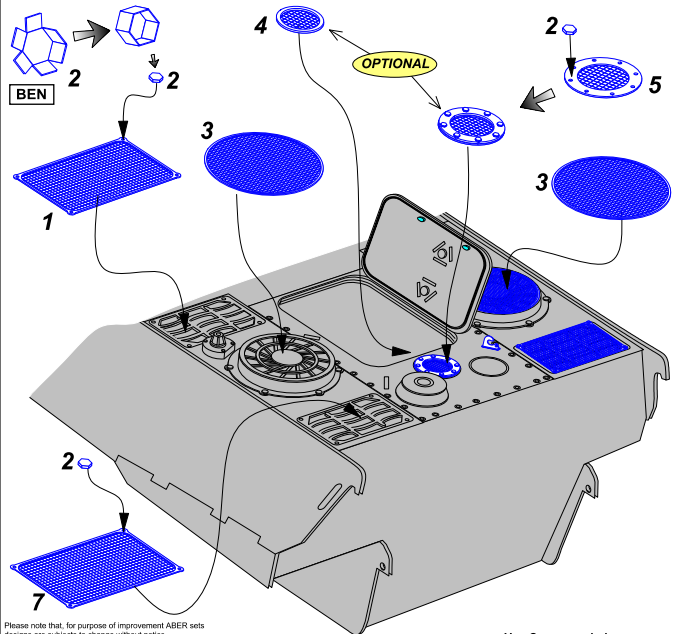

WARNING

OSTRZEŻENIE

Use Cyanoacryl glue
kleić klejami cyanoakrylowymi